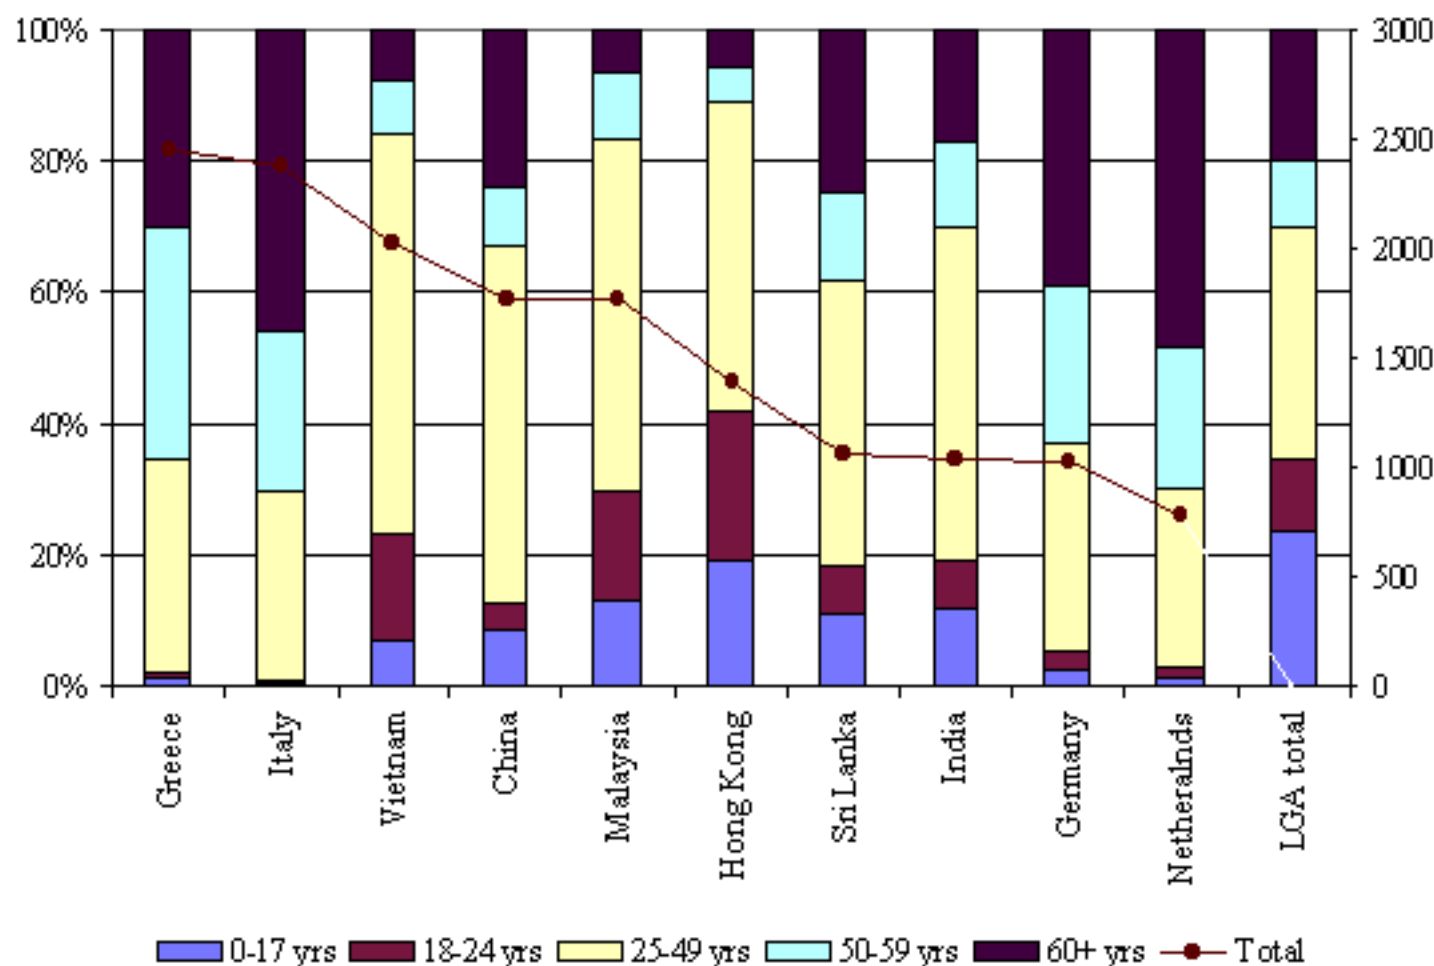

## 65 Age of ten largest groups by country of birth

Source: ABS Census 1996

	0-17 yrs	18-24 yrs	25-49 yrs	50-59 yrs	60+ yrs	Total
Greece	27	24	797	865	735	2448
Italy	12	12	687	577	1093	2381
Vietnam	139	333	1236	164	154	2026
China	152	70	968	155	429	1774
Malaysia	231	298	949	179	116	1773
Hong Kong	265	319	657	76	79	1396
Sri Lanka	116	79	466	140	266	1067
India	124	73	530	136	176	1039
Germany	27	28	325	244	400	1024
Holland	9	12	211	168	375	775
LG A total	27682	13931	48749	15194	27140	132696*

Does not include not stated responses

24% of the Whitehorse's population is aged between 0 and 17 years. This is generally a larger percentage than for the communities represented on the graph. For example, 9% of people born in China and 7% of people born in Vietnam are in this age group. 35% of the LG A's population is aged between 25 and 49 years. A similar age distribution is not found in some of the communities represented on the graph. For example, 54% of people born in Malaysia and 51% of people born in India are in this age group.