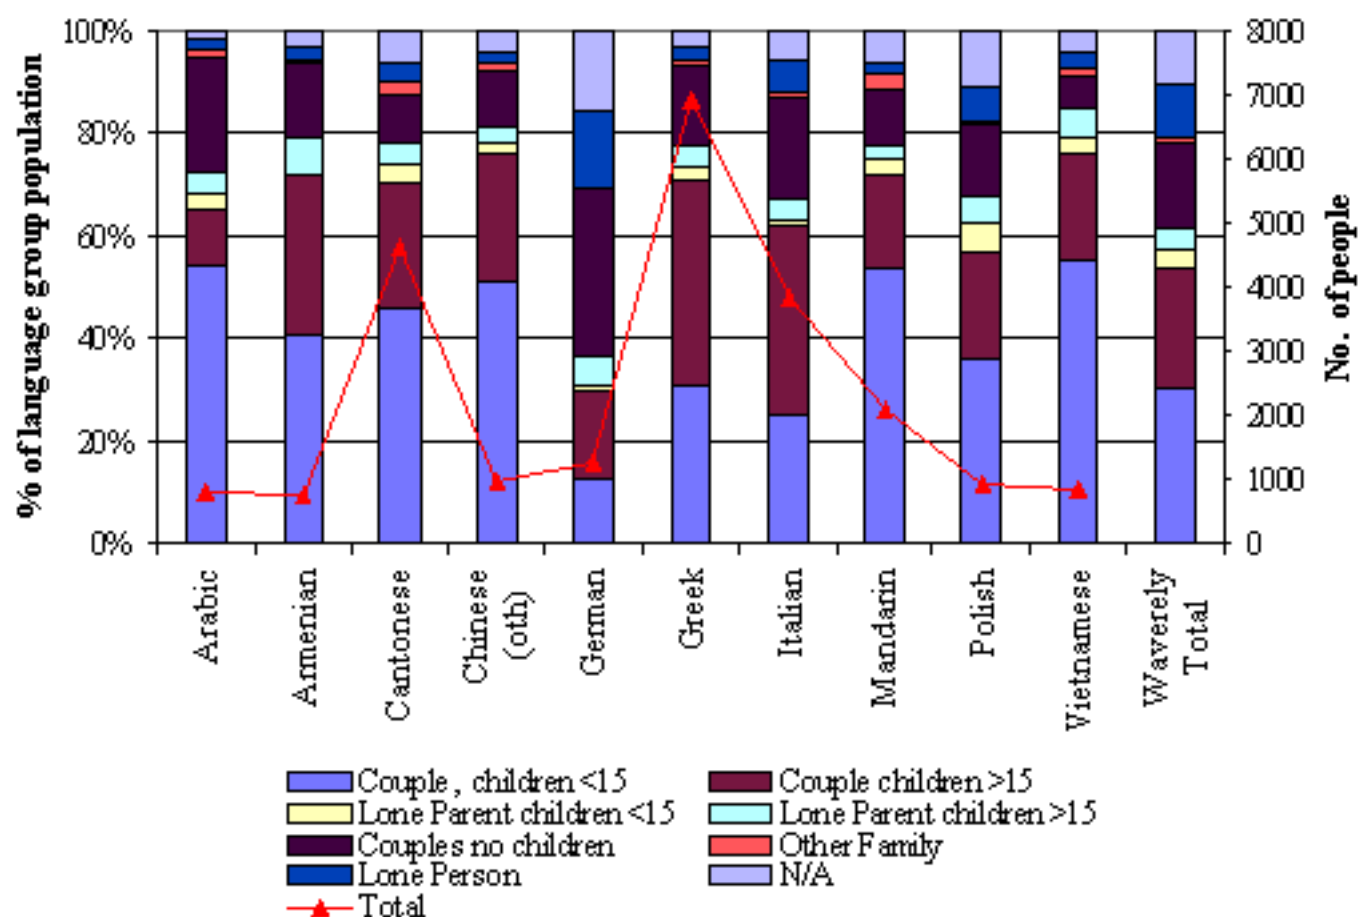

## 5.1 Household Type

Source: ABS Census 1996

	Couple children <15	Couple children >15	Lone Parent children <15	Lone Parent children >15	Couples no children	Other Family	Lone Person	N/A	Total
Armenian	299	233	0	52	108	6	17	24	739
Cantonese	2138	1129	170	180	437	122	175	291	4642
German	154	219	13	71	409	3	191	194	1254
Greek	2131	2777	167	268	1106	46	181	232	6908
Italian	960	1400	41	167	747	37	238	226	3816
Mandarin	1132	376	63	59	234	57	53	127	2101
Polish	327	194	52	48	126	3	65	99	914
Arabic	423	87	26	29	178	11	15	14	783
Chinese (oth)	485	239	18	29	107	13	20	40	951
Vietnamese	464	174	28	46	55	13	26	35	841
Waverley Total	36514	28302	4168	5289	20012	1193	12666	12768	120912*

\*Figure relates only to the Waverley area of the LGA of Monash. This figure does not include not stated responses

Within Waverley 30% of the population live in a household of a couple and at least one child under 15 years of age. For the region the corresponding figure is 37%. 11% of Waverley's population live alone. 15% of the German speaking community and 7% of the Polish speaking community live alone. Across the region 7% of the population live alone.