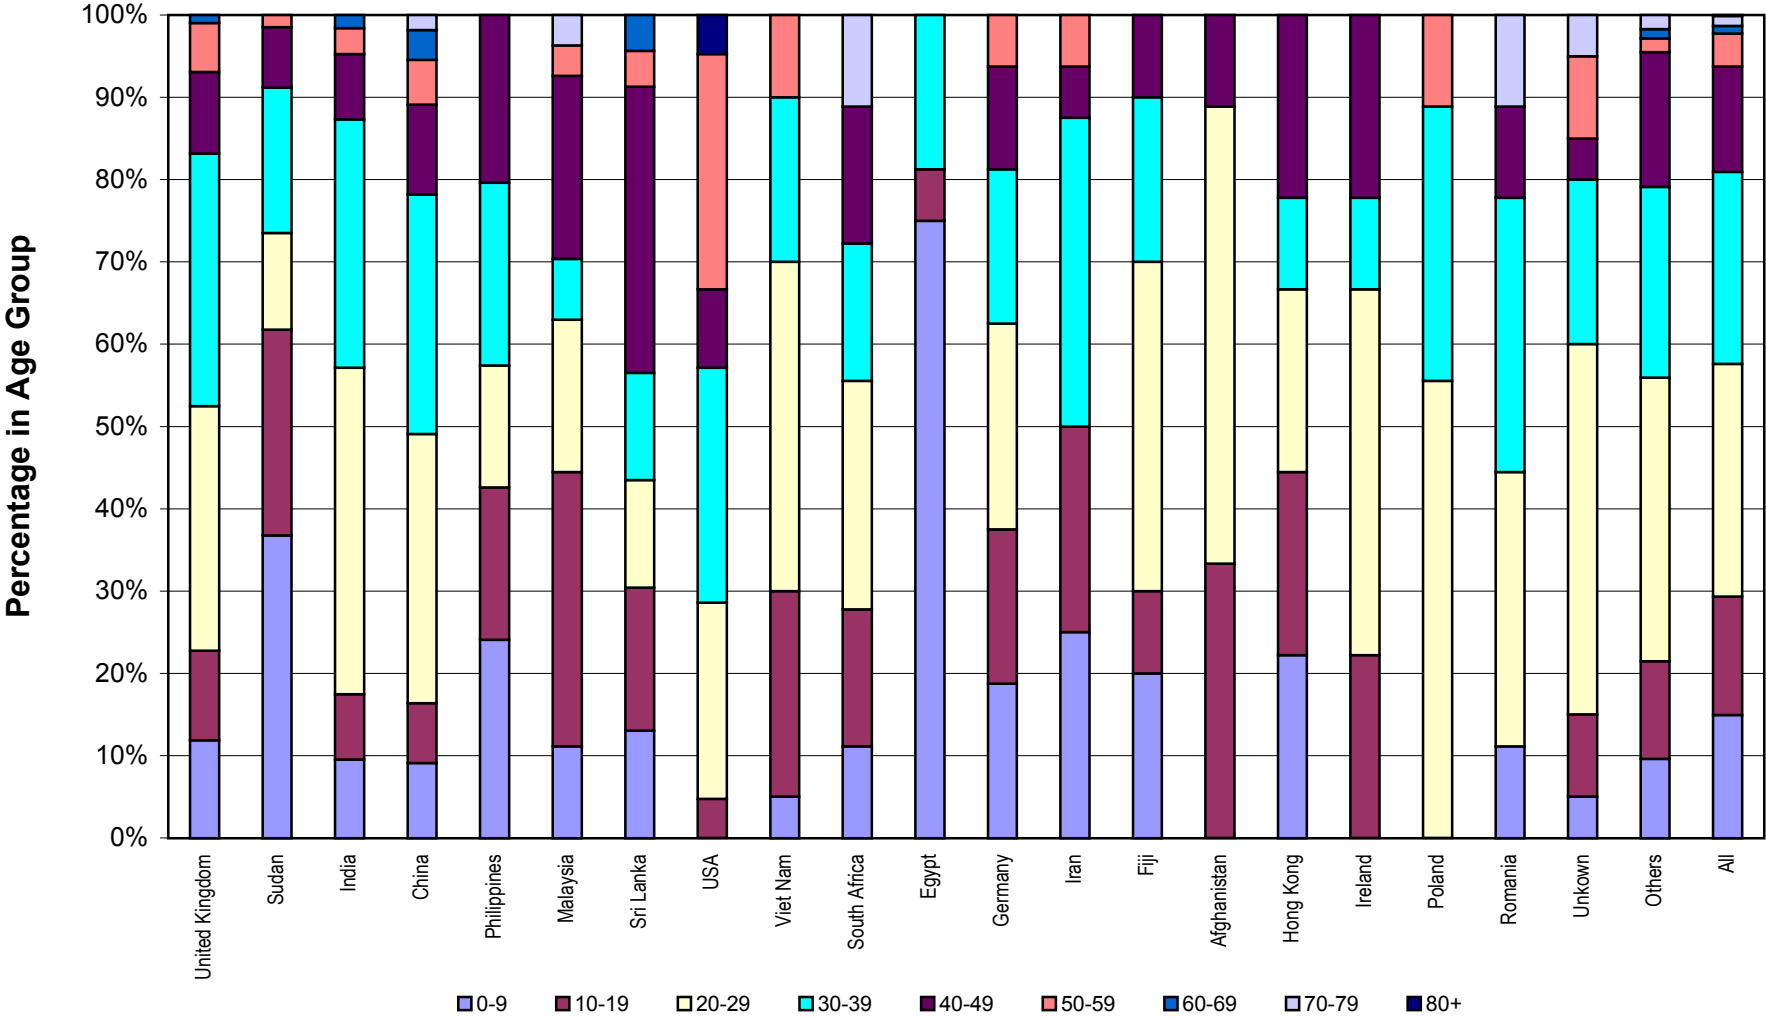

**MAROONDAH - Top Countries of Birth by Age**  
**All New Settlers (July 2001 - June 2004)**

SOURCE: DIMIA Settlement Data Base: [www.settlement.immi.gov.au](http://www.settlement.immi.gov.au)