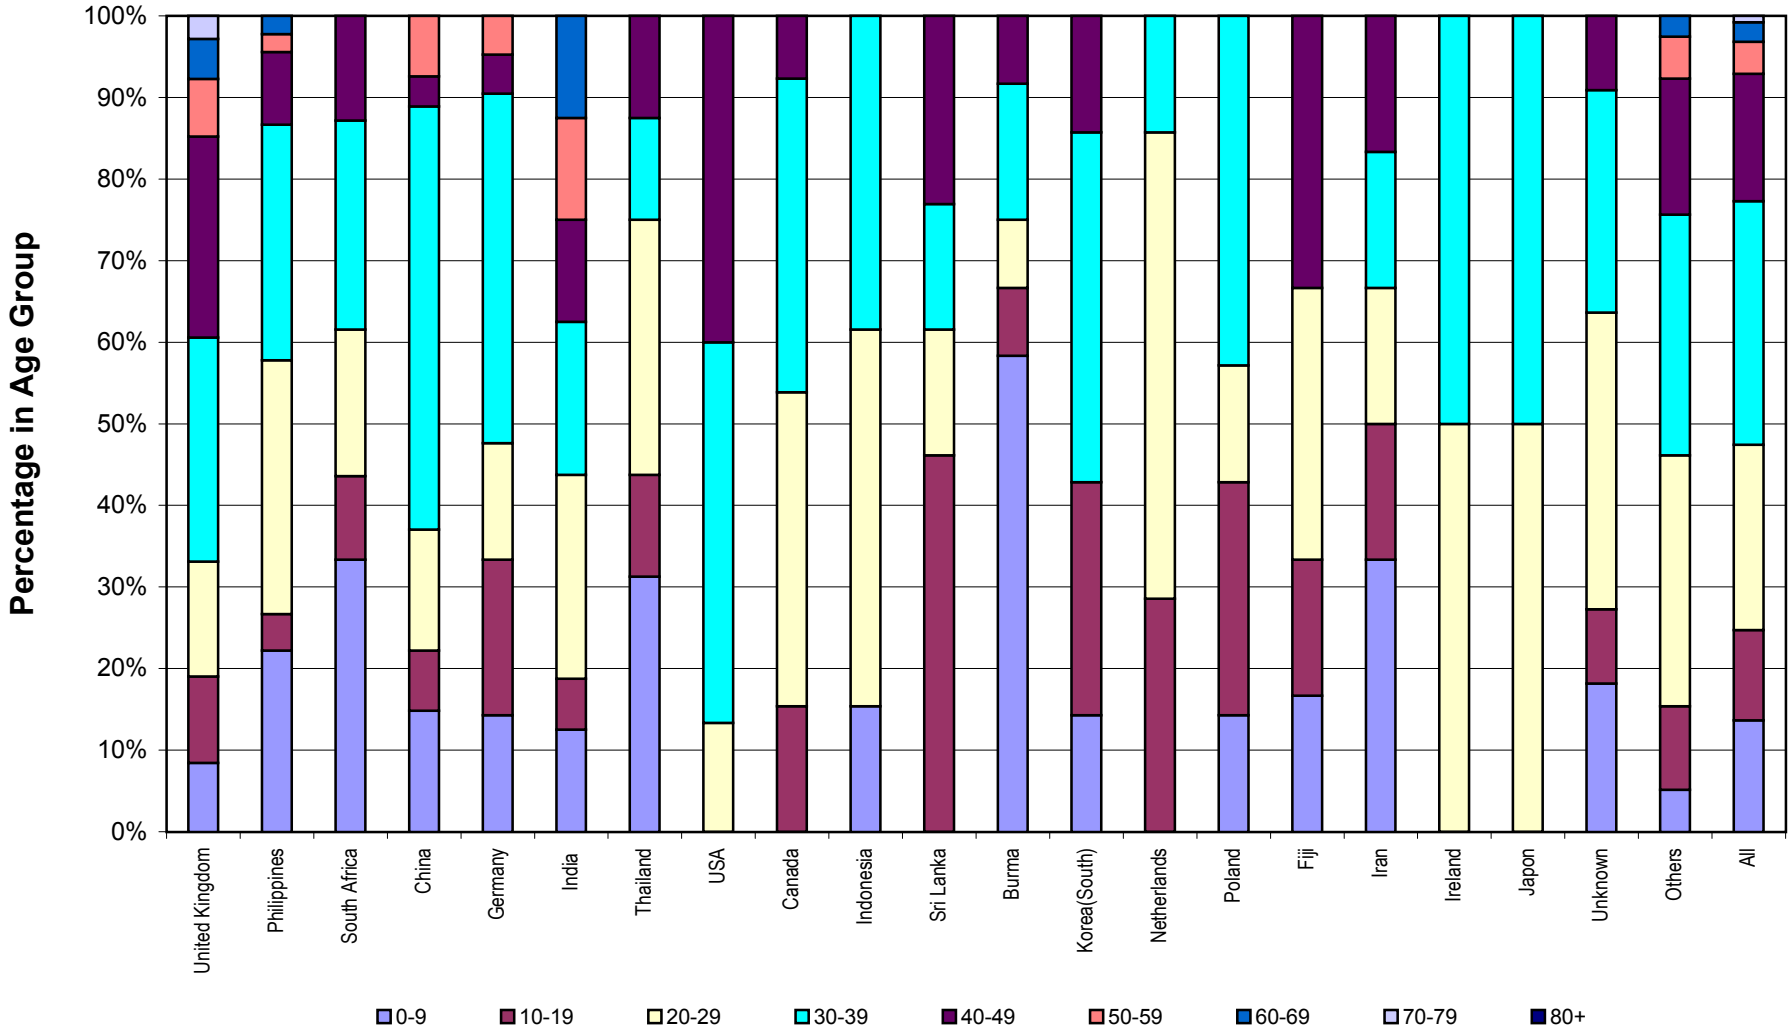

**YARRA RANGES - Top Countries of Birth by Age**  
**All New Settlers (July 2001 - June 2004)**

SOURCE: DIMIA Settlement Data Base: [www.settlement.immi.gov.au](http://www.settlement.immi.gov.au)