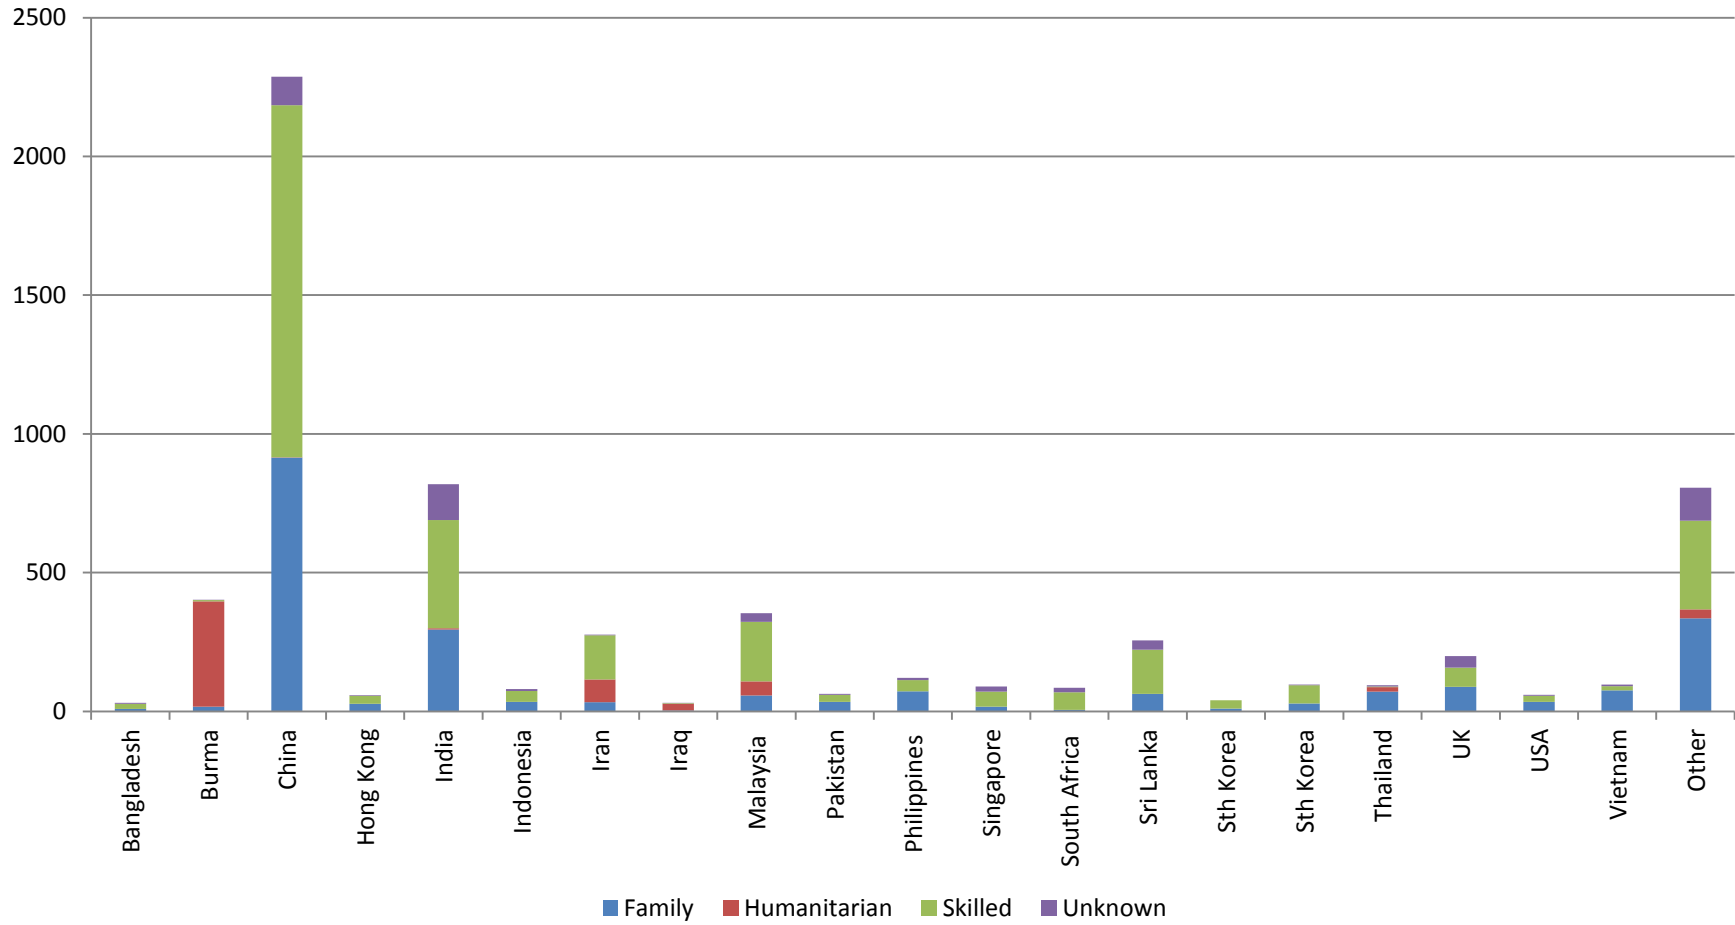

Settlement in the Eastern Region by Country of Birth and Migration Stream 2012-2013

Country of Birth	Family	Humanitarian	Skilled	Unknown	Total
Bangladesh	9	0	19	3	31
Burma	17	380	4	2	403
China	914	2	1268	103	2287
Hong Kong	27	0	29	3	59
India	295	5	390	129	819
Indonesia	34	0	40	7	81
Iran	33	82	159	3	277
Iraq	3	24	3	1	31
Malaysia	57	51	215	31	354
Pakistan	35	0	25	3	63
Philippines	73	0	40	8	121
Singapore	17	0	54	19	90
South Africa	6	0	63	16	85
Sri Lanka	63		160	33	256
Sth Korea	10	0	30	0	40
Sth Korea	29		65	3	97
Thailand	71	17	2	4	94
UK	89	0	69	41	199
USA	35		21	4	60
Vietnam	76	0	15	6	97
Other	336	32	319	119	806
Total	2229	593	2990	538	6350

Source: DIAC Settlement Database July 2013

Settlement in the Eastern Region by Country of Birth and Migration Stream 2012-2013

Source: DIAC Settlement Database July 2013