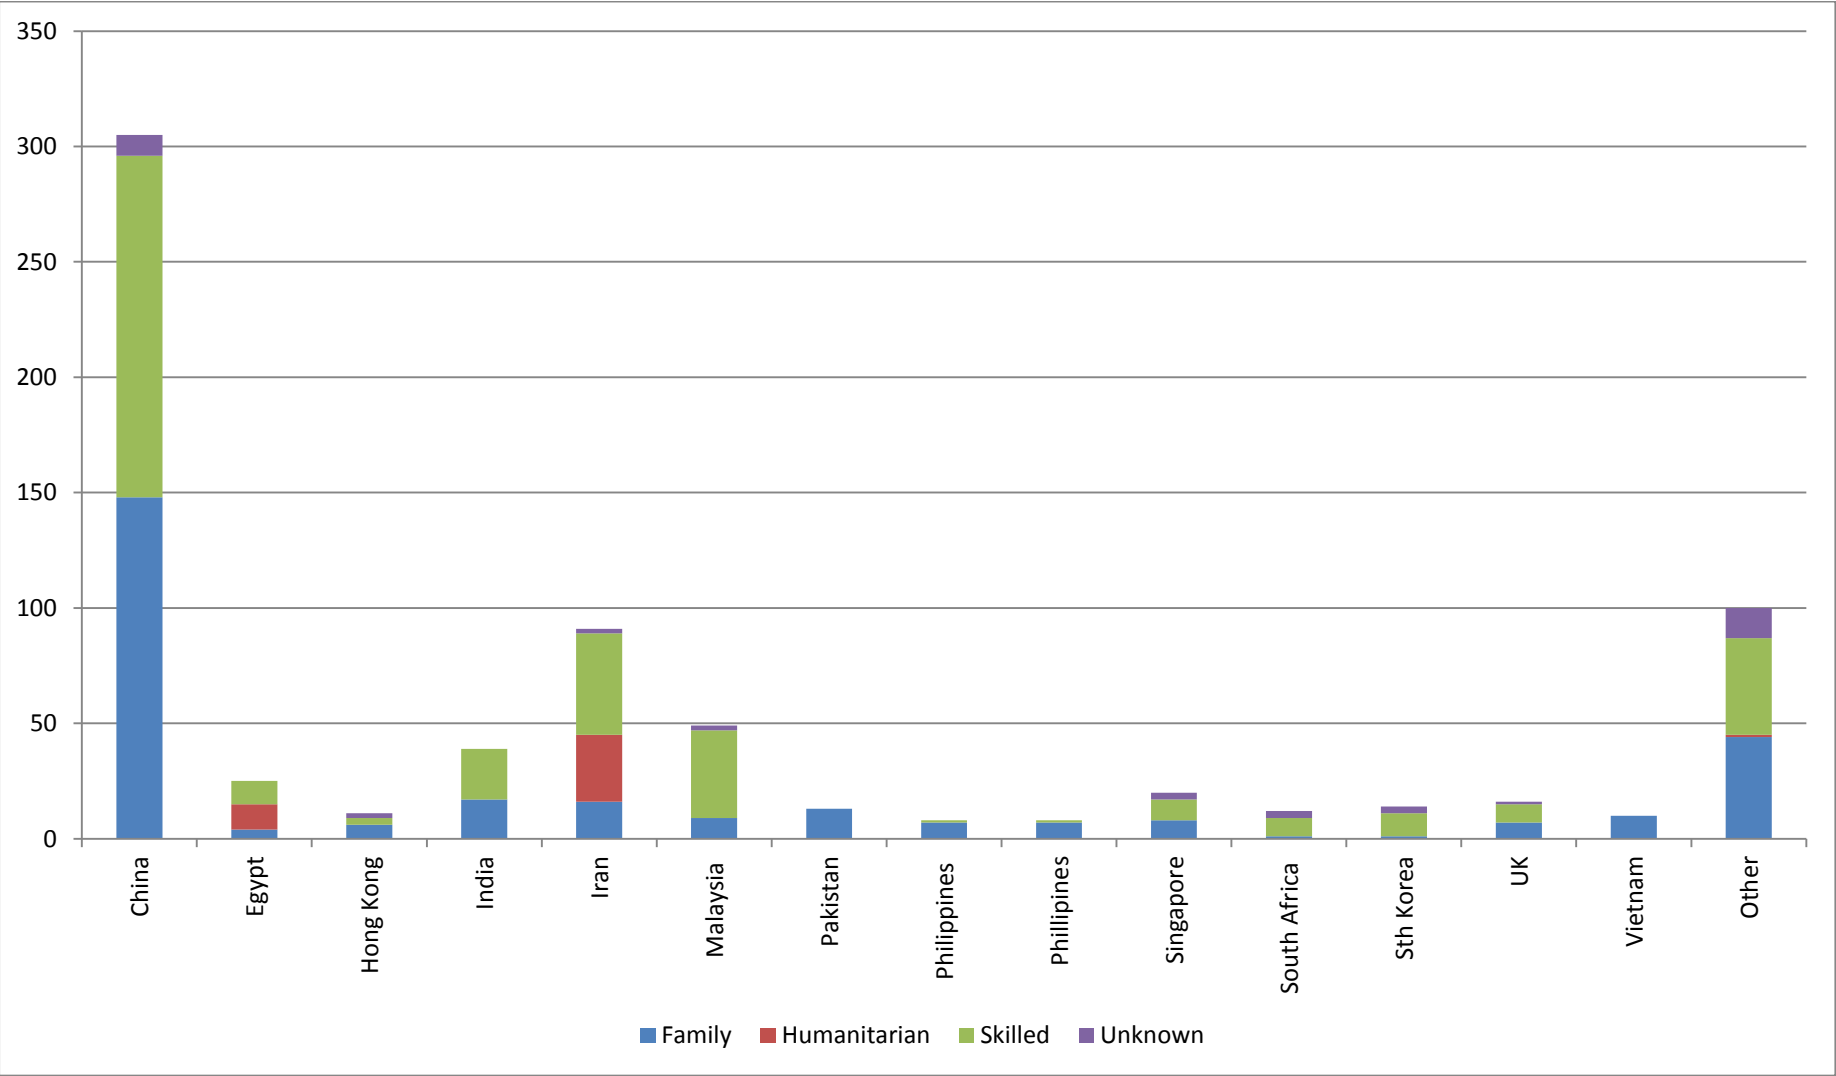

Settlement in the City of Manningham by Country of Birth and Migration Stream 2012-2013

Country of Birth	Family	Humanitarian	Skilled	Unknown	Total
China	148	0	148	9	305
Egypt	4	11	10	0	25
Hong Kong	6		3	2	11
India	17	0	22	0	39
Iran	16	29	44	2	91
Malaysia	9	0	38	2	49
Pakistan	13	0	0	0	13
Philippines	7	0	1		8
Phillipines	7	0	1	0	8
Singapore	8	0	9	3	20
South Africa	1	0	8	3	12
Sth Korea	1	0	10	3	14
UK	7	0	8	1	16
Vietnam	10	0	0	0	10
Other	44	1	42	13	109
Total	298	41	344	38	721

Source: DIAC Settlement Database July 2013

Settlement in the City of Manningham by Country of Birth and Migration Stream 2012-2013

Source: DIAC Settlement Database July 2013