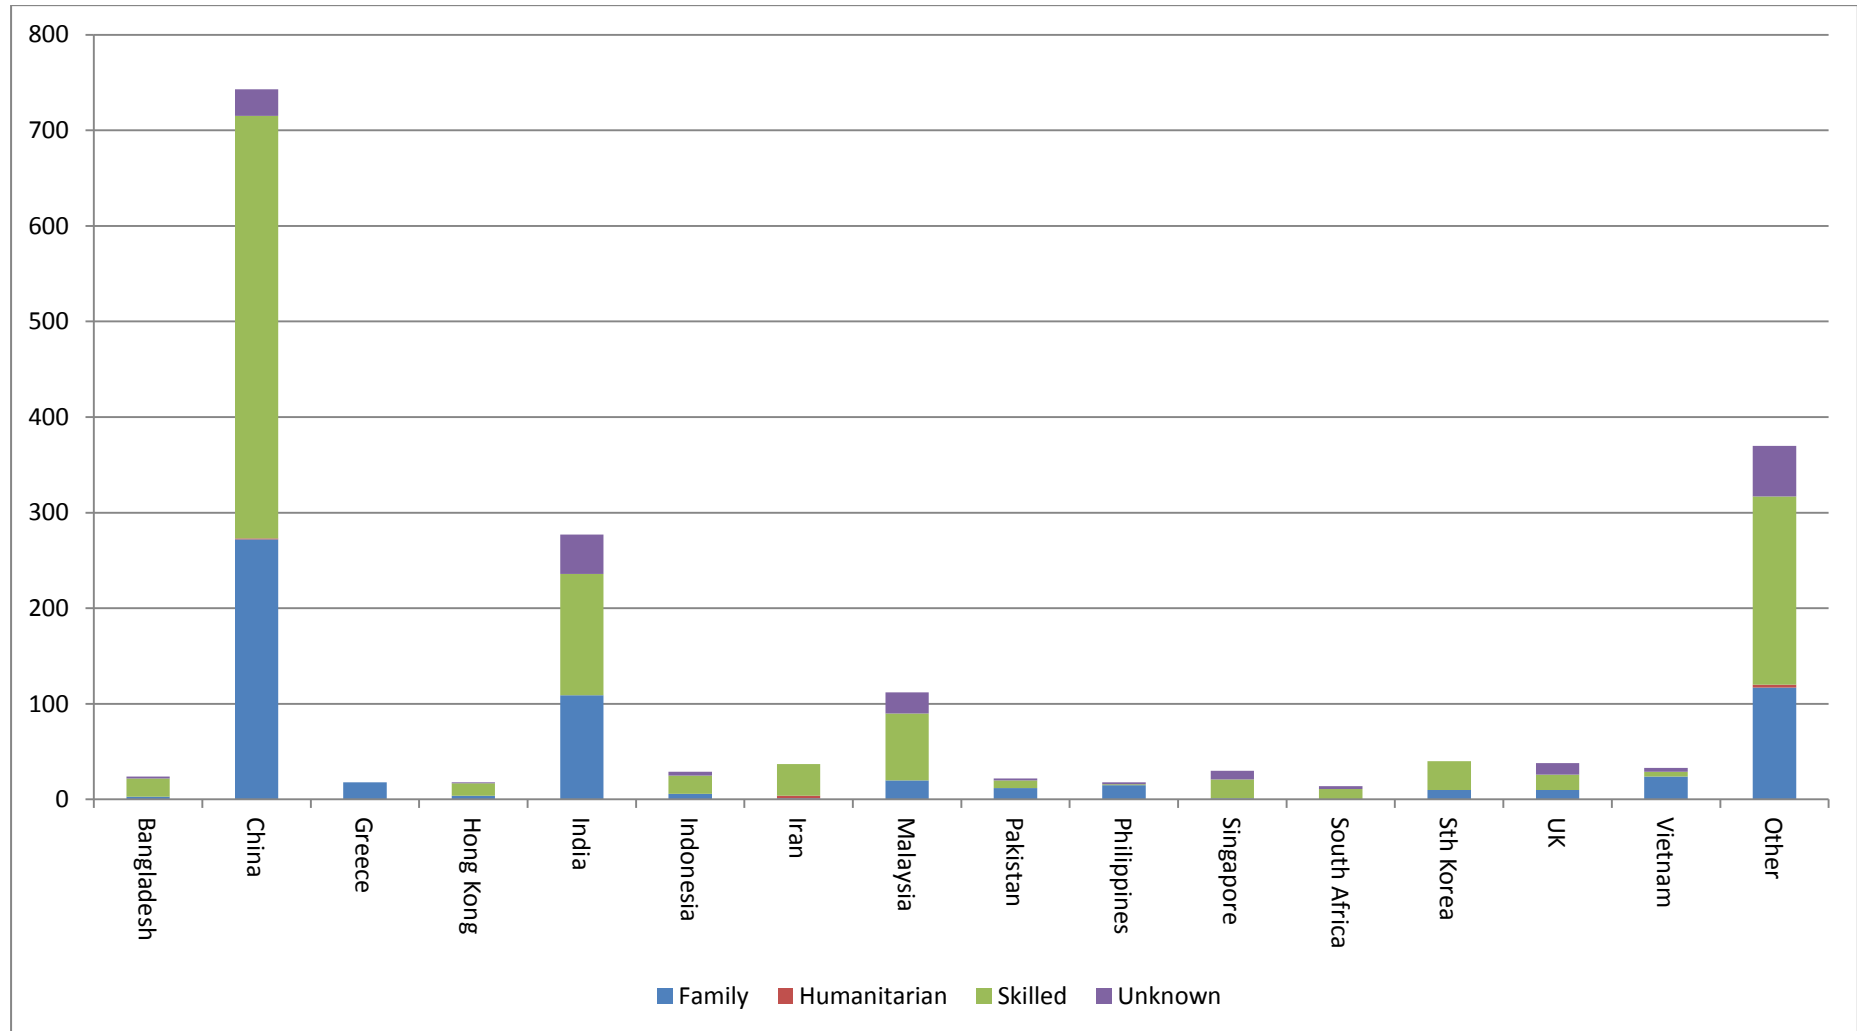

Settlement in the City of Monash by Country of Birth and Migration Stream 2012-2013

Country of Birth	Family	Humanitarian	Skilled	Unknown	Total
Bangladesh	3	0	19	2	24
China	272	1	442	28	743
Greece	18	0	0	0	18
Hong Kong	4	0	13	1	18
India	109	0	127	41	277
Indonesia	6	0	19	4	29
Iran	1	3	33	0	37
Malaysia	20	0	70	22	112
Pakistan	12	0	8	2	22
Philippines	15	0	1	2	18
Singapore	1	0	20	9	30
South Africa	0	0	11	3	14
Sth Korea	10	0	30	0	40
UK	10	0	16	12	38
Vietnam	24	0	5	4	33
Other	117	3	197	53	371
Total	622	7	1011	183	1824

Source: DIAC Settlement Database July 2013

Settlement in the City of Monash by Country of Birth and Migration Stream 2012-2013

Source: DIAC Settlement Database July 2013