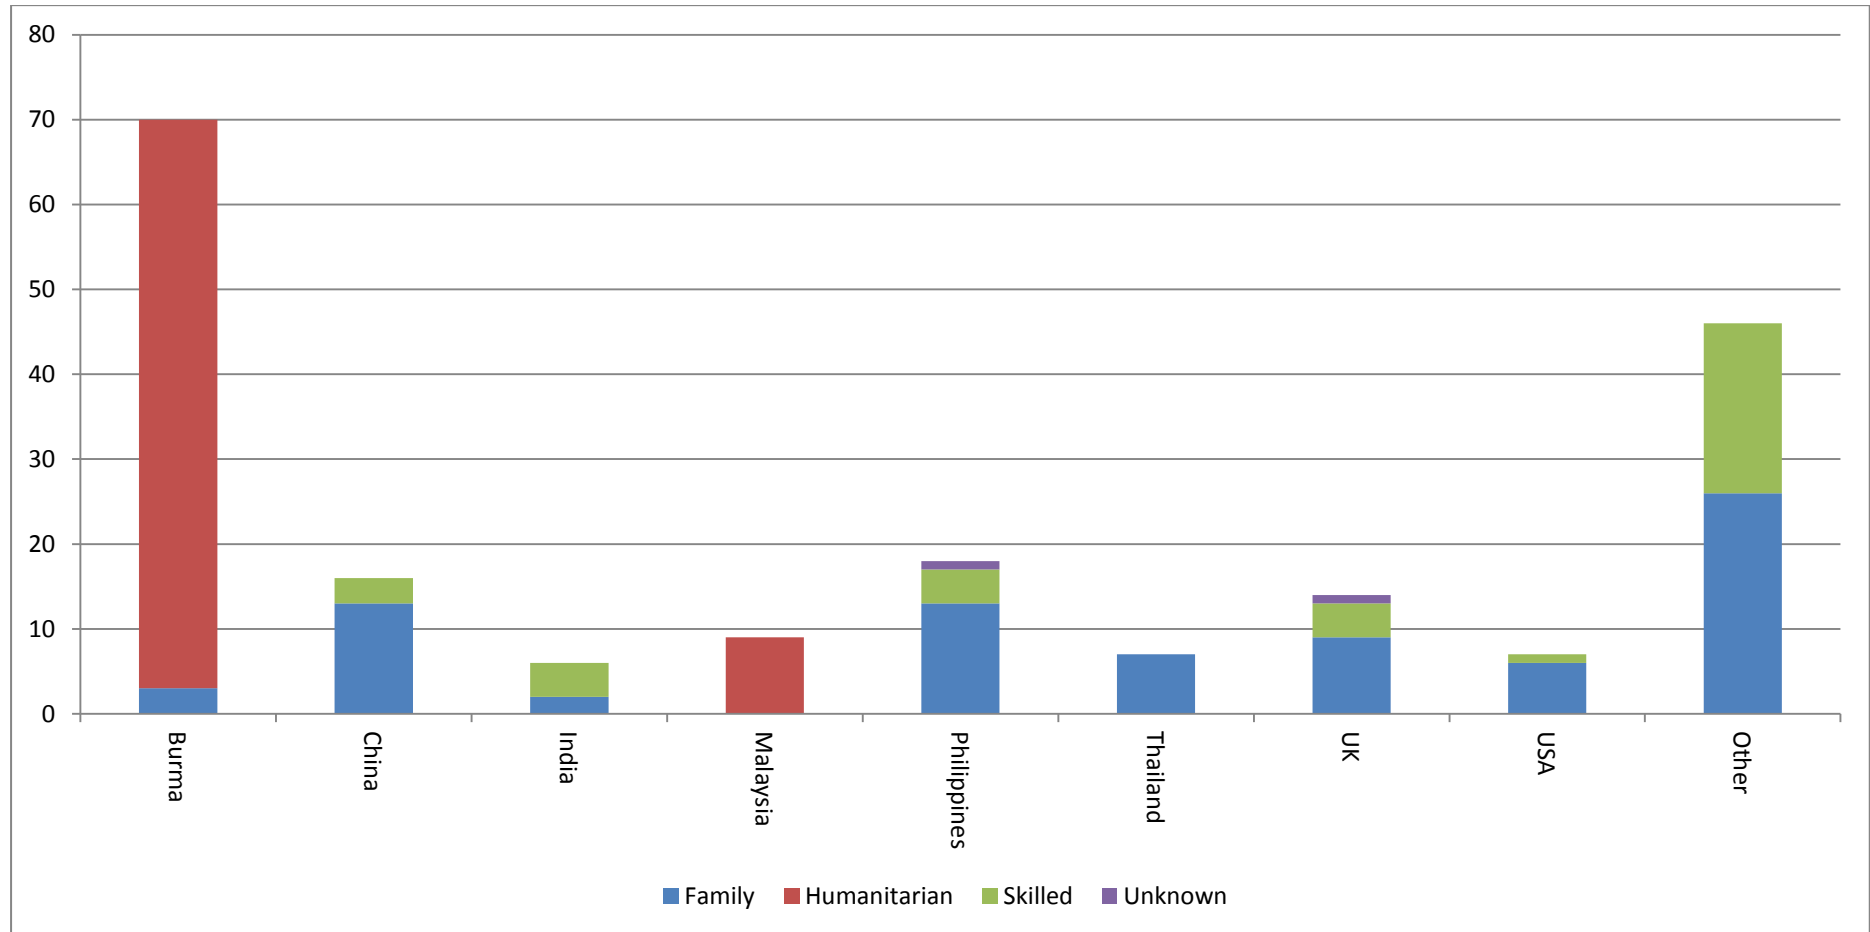

Settlement in the Shire of Yarra Ranges by Country of Birth and Migration Stream 2012-2013

Country of Birth	Family	Humanitarian	Skilled	Unknown	Total
Burma	3	67			70
China	13	0	3	0	16
India	2	0	4	0	6
Malaysia	0	9	0	0	9
Philippines	13	0	4	1	18
Thailand	7	0	0	0	7
UK	9	0	4	1	14
USA	6	0	1	0	7
Other	26	0	20	0	46
Total	79	76	36	2	193

Source: DIAC Settlement Database July 2013

Settlement in the Shire of Yarra Ranges by Country of Birth and Migration Stream 2012-2013

Source: DIAC Settlement Database July 2013