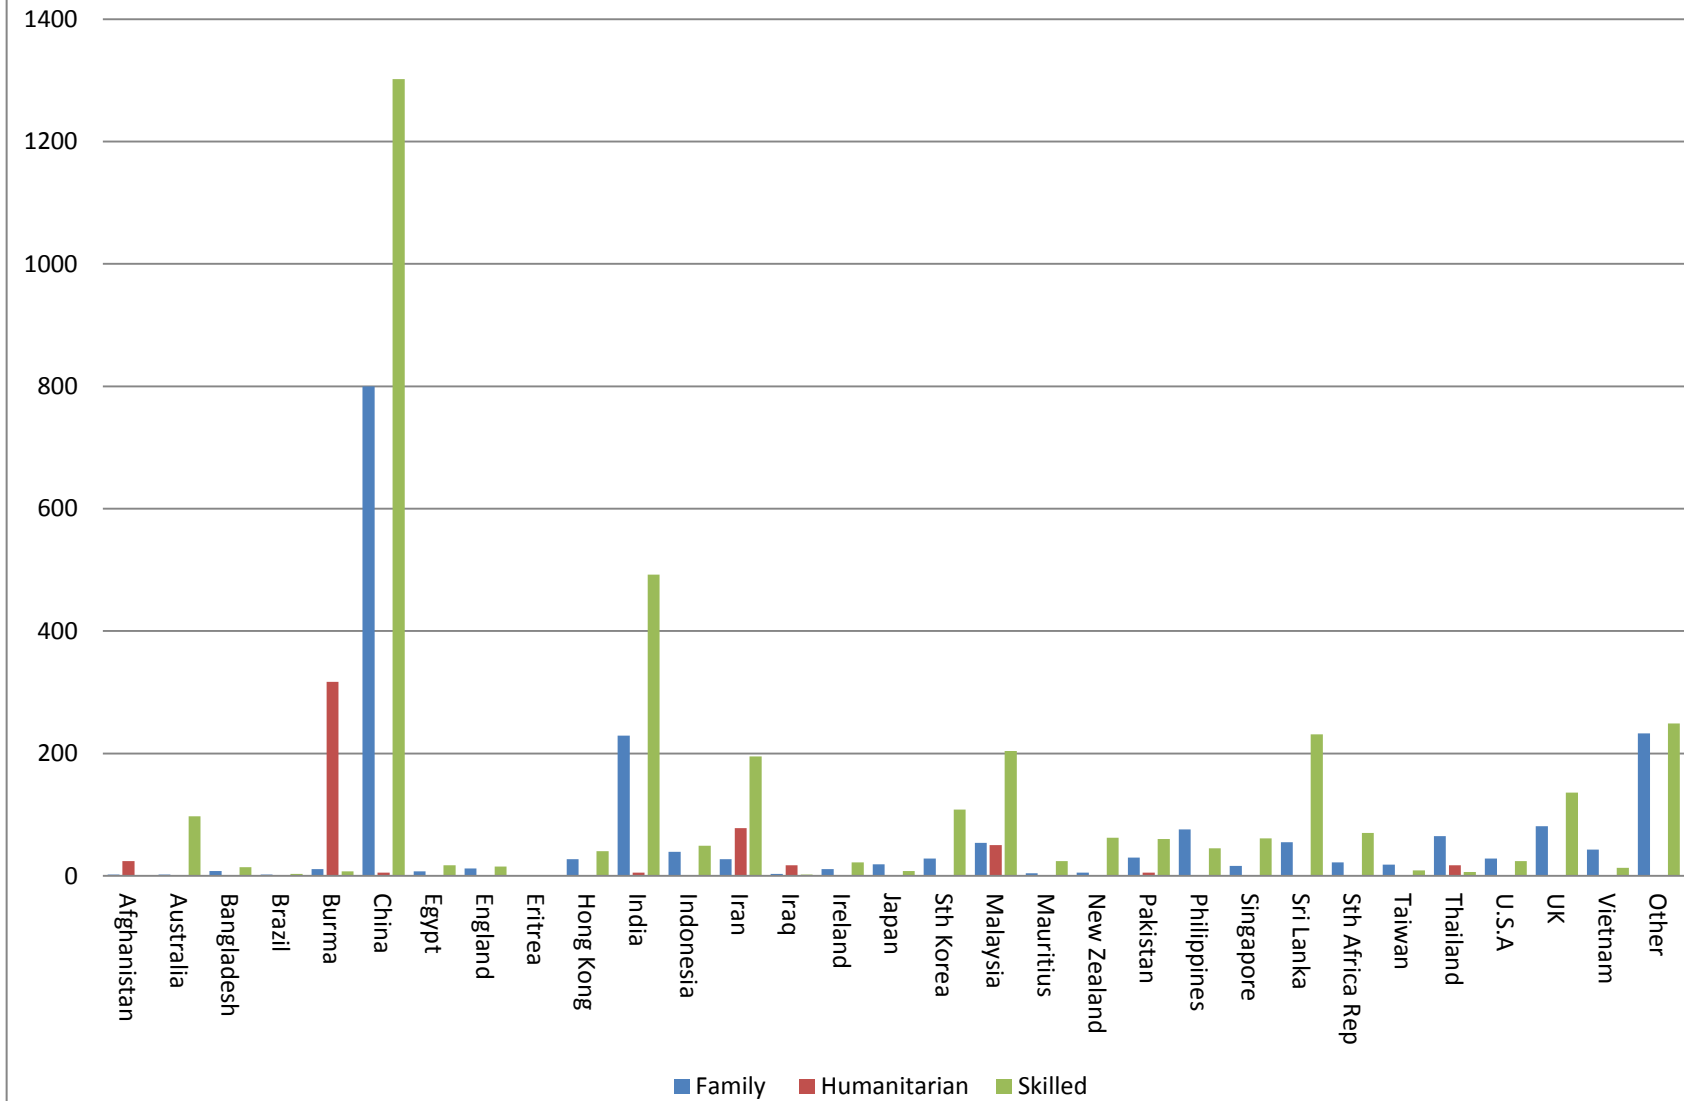

## Settlement of the Eastern Region by Migration Stream 2011-2012

Country of Birth	Family	Humanitarian	Skilled	Total
Afghanistan	2	24	0	26
Australia	2	1	97	100
Bangladesh	8	0	14	22
Brazil	2	1	3	6
Burma	11	317	7	335
China	800	5	1302	2,107
Egypt	7	1	17	25
England	12	0	15	27
Eritrea	0	1	0	1
Hong Kong	27	0	40	67
India	229	5	492	726
Indonesia	39	0	49	88
Iran	27	78	195	300
Iraq	3	17	2	22
Ireland	11	0	22	33
Japan	19	0	8	27
Sth Korea	28	1	108	137
Malaysia	54	50	204	308
Mauritius	4	0	24	28
New Zealand	5	0	62	67
Pakistan	30	5	60	95
Philippines	76	1	45	122
Singapore	16	0	61	77
Sri Lanka	55	1	231	287
Sth Africa Rep	22	0	70	92
Taiwan	18	0	9	27
Thailand	65	17	6	88
U.S.A	28	0	24	52
UK	81	0	136	217
Vietnam	43	0	13	56
Other	233	0	249	482
<b>Total</b>	<b>1,957</b>	<b>525</b>	<b>3,565</b>	<b>6,047</b>

Source: DIAC Settlement Database July 2012

### Settlement of the Eastern Region by Migration Stream 2011-2012

Source: DIAC Settlement Database July 2012