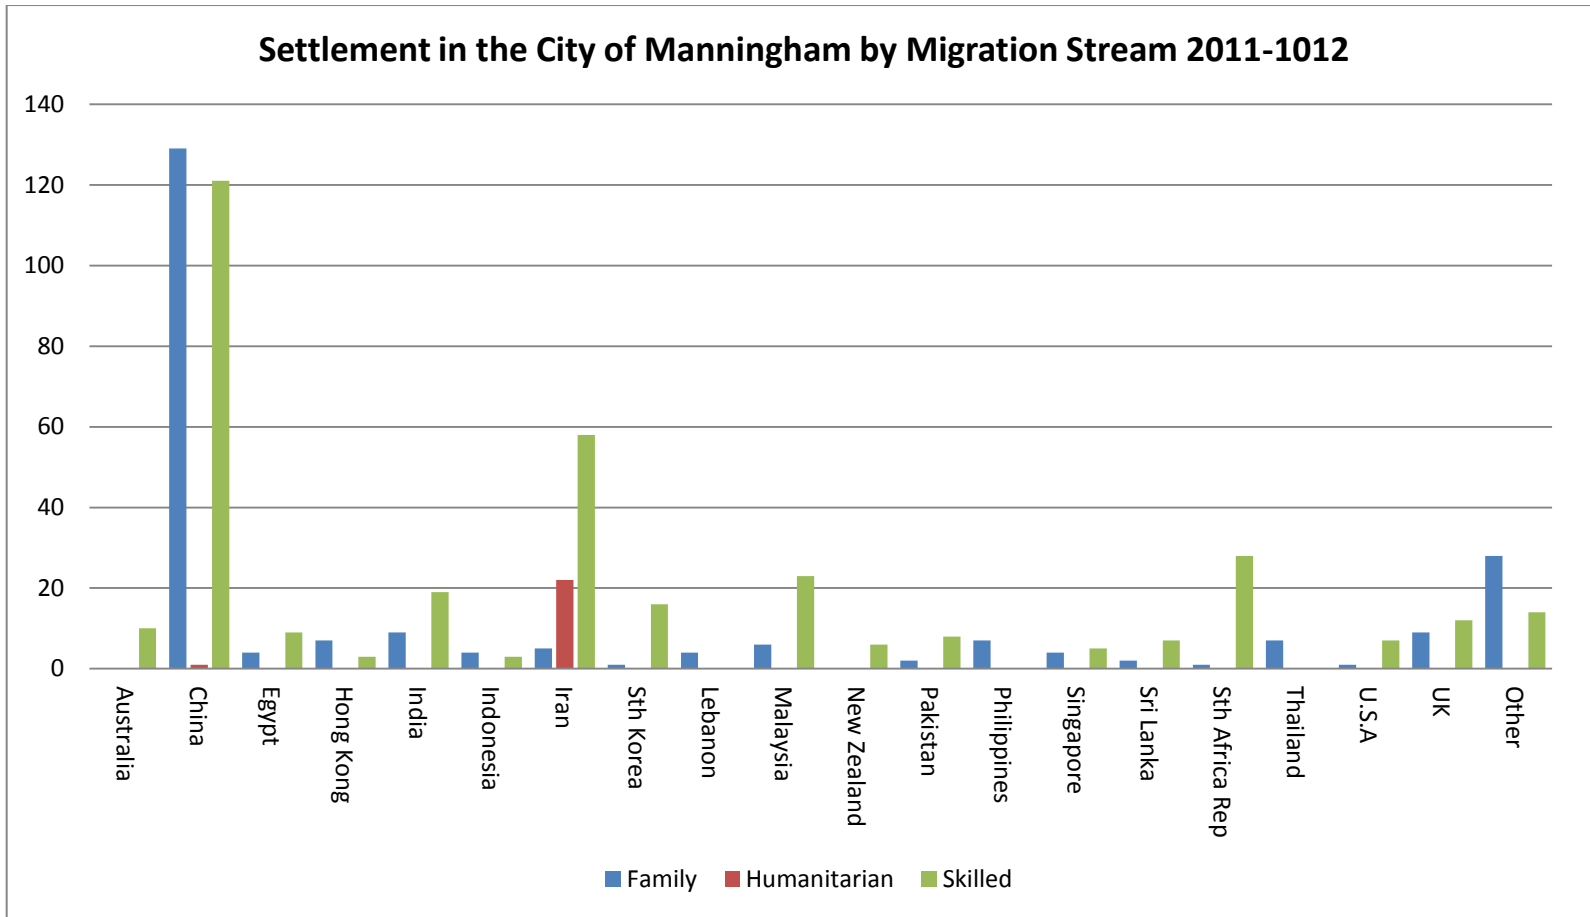

Settlement in the City of Manningham by Migration Stream 2011-2012

Country of Birth	Family	Humanitarian	Skilled	Total
Australia	0	0	10	10
China	129	1	121	251
Egypt	4	0	9	13
Hong Kong	7	0	3	10
India	9	0	19	28
Indonesia	4	0	3	7
Iran	5	22	58	85
Sth Korea	1	0	16	17
Lebanon	4	0	0	4
Malaysia	6	0	23	29
New Zealand	0	0	6	6
Pakistan	2	0	8	10
Philippines	7	0	0	7
Singapore	4	0	5	9
Sri Lanka	2	0	7	9
Sth Africa Rep	1	0	28	29
Thailand	7	0	0	7
U.S.A	1	0	7	8
UK	9	0	12	21
Other	28	0	14	42
Total	230	23	349	602

Source: DIAC Settlement Database July 2012

Source: DIAC Settlement Database July 2012