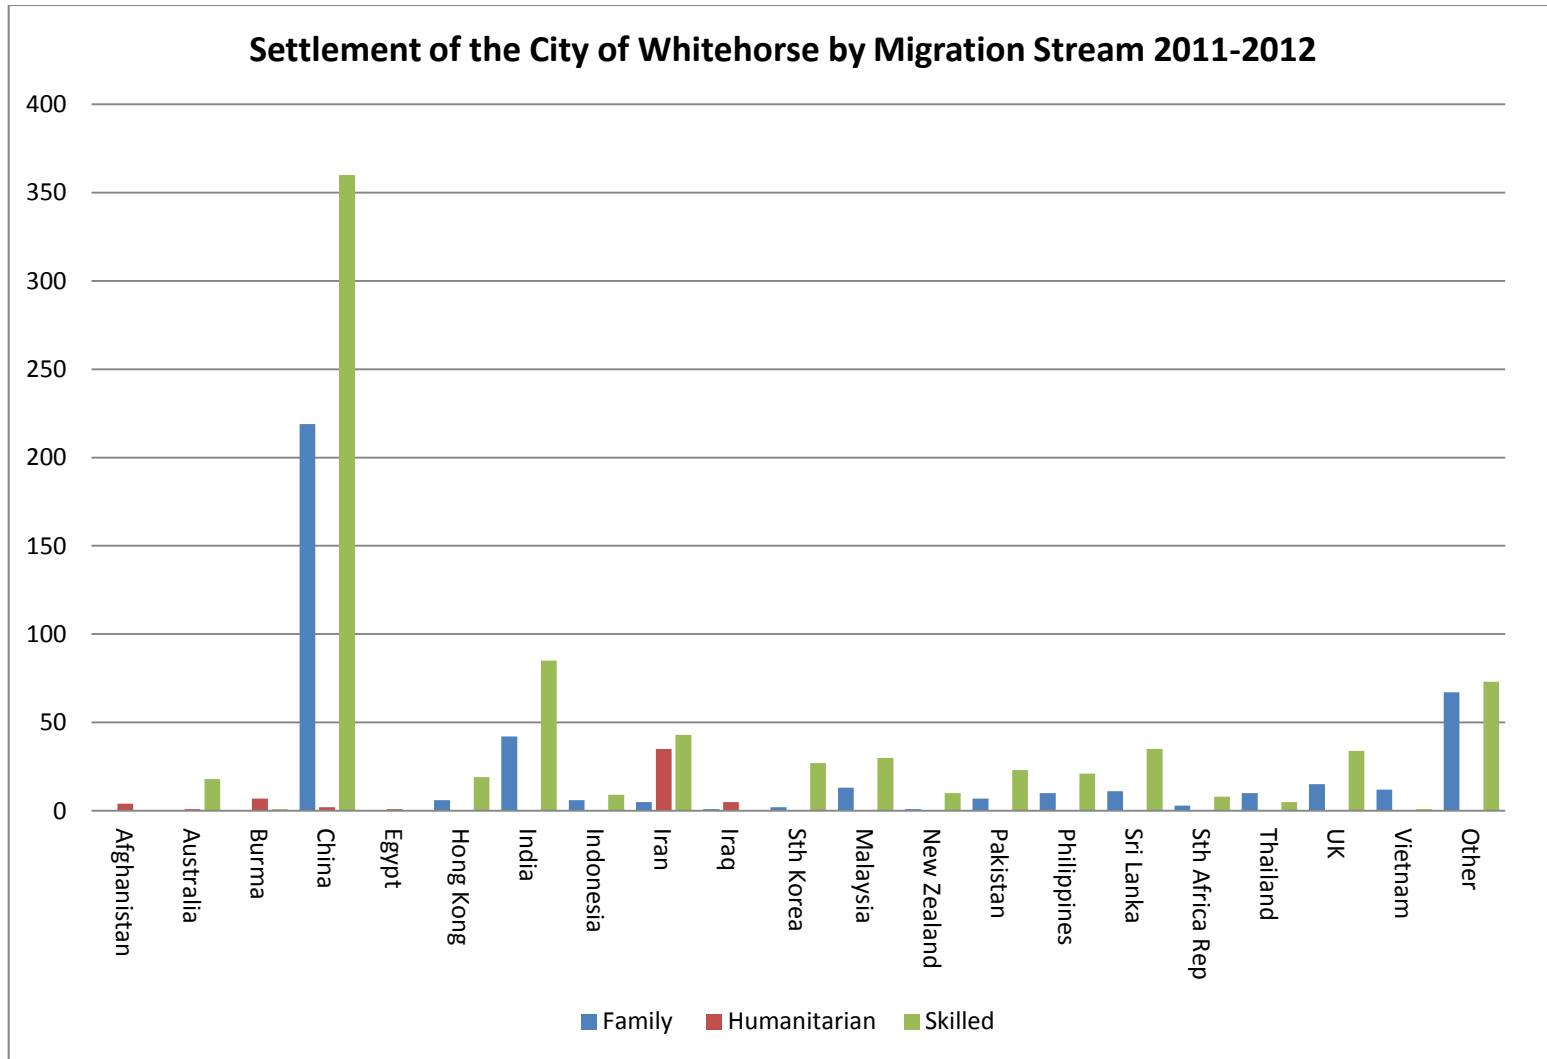

### Settlement in the City of Whitehorse by Migration Stream 2011-2012

Country of Birth	Family	Humanitarian	Skilled	Total
Afghanistan	0	4	0	4
Australia	0	1	18	19
Burma	0	7	1	8
China	219	2	360	581
Egypt	0	1	0	1
Hong Kong	6	0	19	25
India	42	0	85	127
Indonesia	6	0	9	15
Iran	5	35	43	83
Iraq	1	5	0	6
Sth Korea	2	0	27	29
Malaysia	13	0	30	43
New Zealand	1	0	10	11
Pakistan	7	0	23	30
Philippines	10	0	21	31
Sri Lanka	11	0	35	46
Sth Africa Rep	3	0	8	11
Thailand	10	0	5	15
UK	15	0	34	49
Vietnam	12	0	1	13
Other	67	0	73	140
<b>Total</b>	<b>430</b>	<b>55</b>	<b>802</b>	<b>1,287</b>

Source: DIAC Settlement Database July 2012

Source: DIAC Settlement Database July 2012