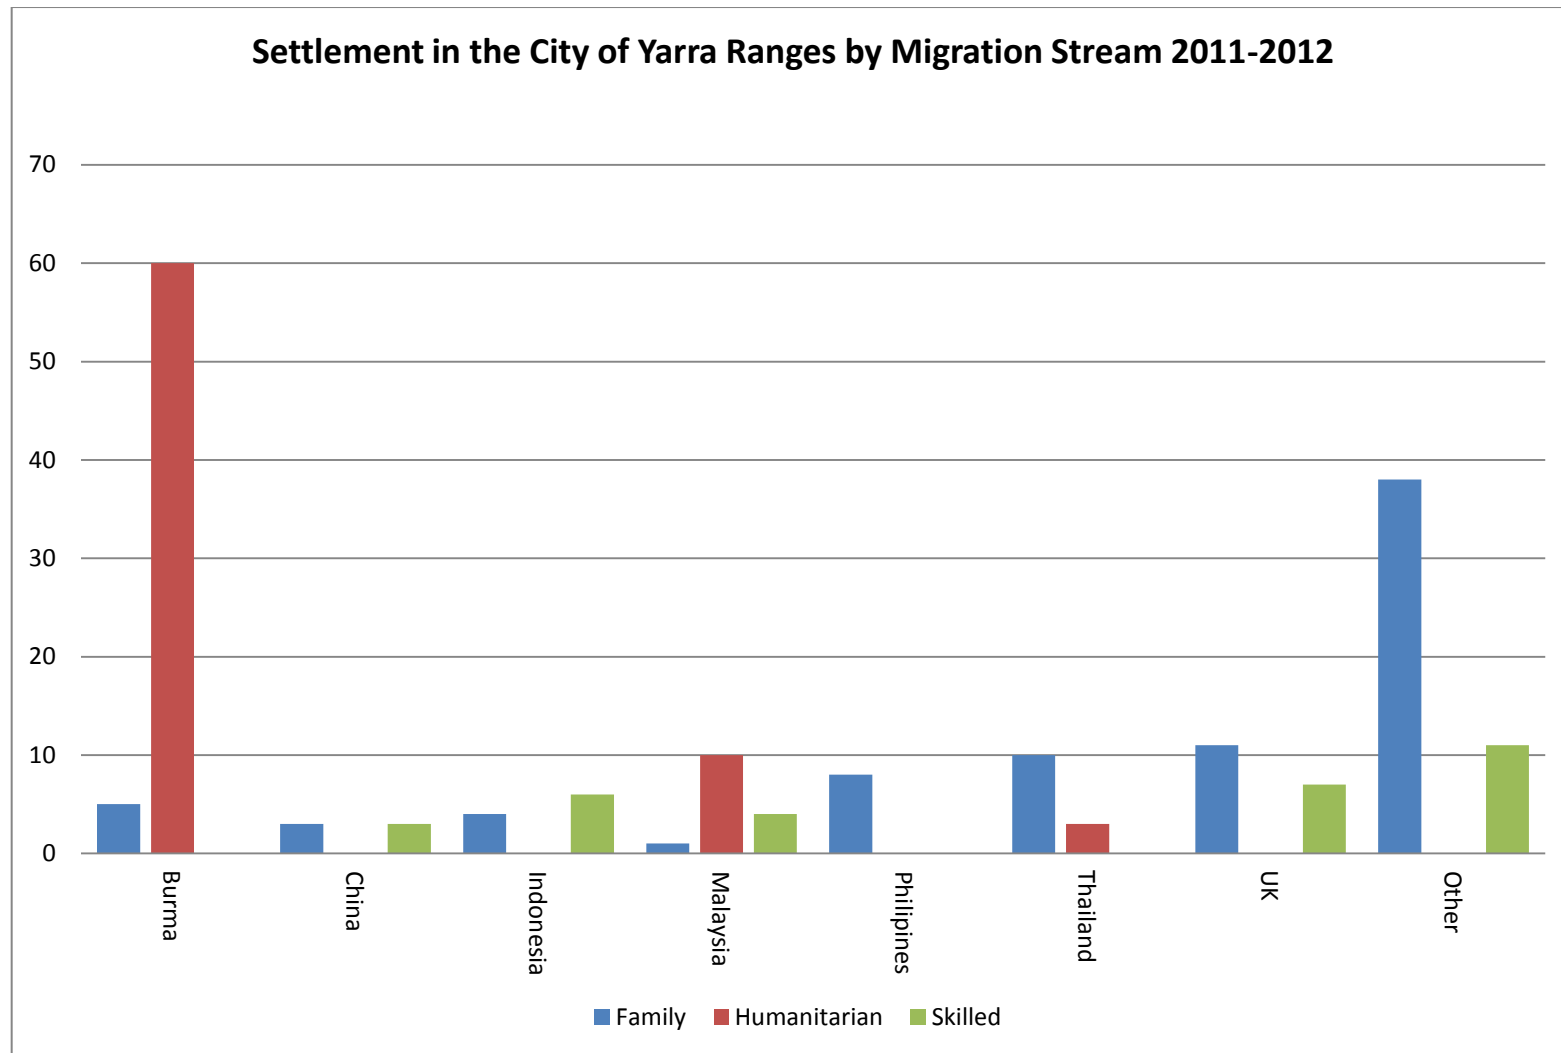

Settlement in the City of Yarra Ranges by Migration Stream 2011-2012

Country of Birth	Family	Humanitarian	Skilled	Total
Burma	5	60	0	65
China Peoples REP	3	0	3	6
Indonesia	4	0	6	10
Malaysia	1	10	4	15
Philippines	8	0	0	8
Thailand	10	3	0	13
United Kingdom	11	0	7	18
Other	38	0	11	49
Total	80	73	31	184

Source: DIAC Settlement Database July 2012

Source: DIAC Settlement Database July 2012