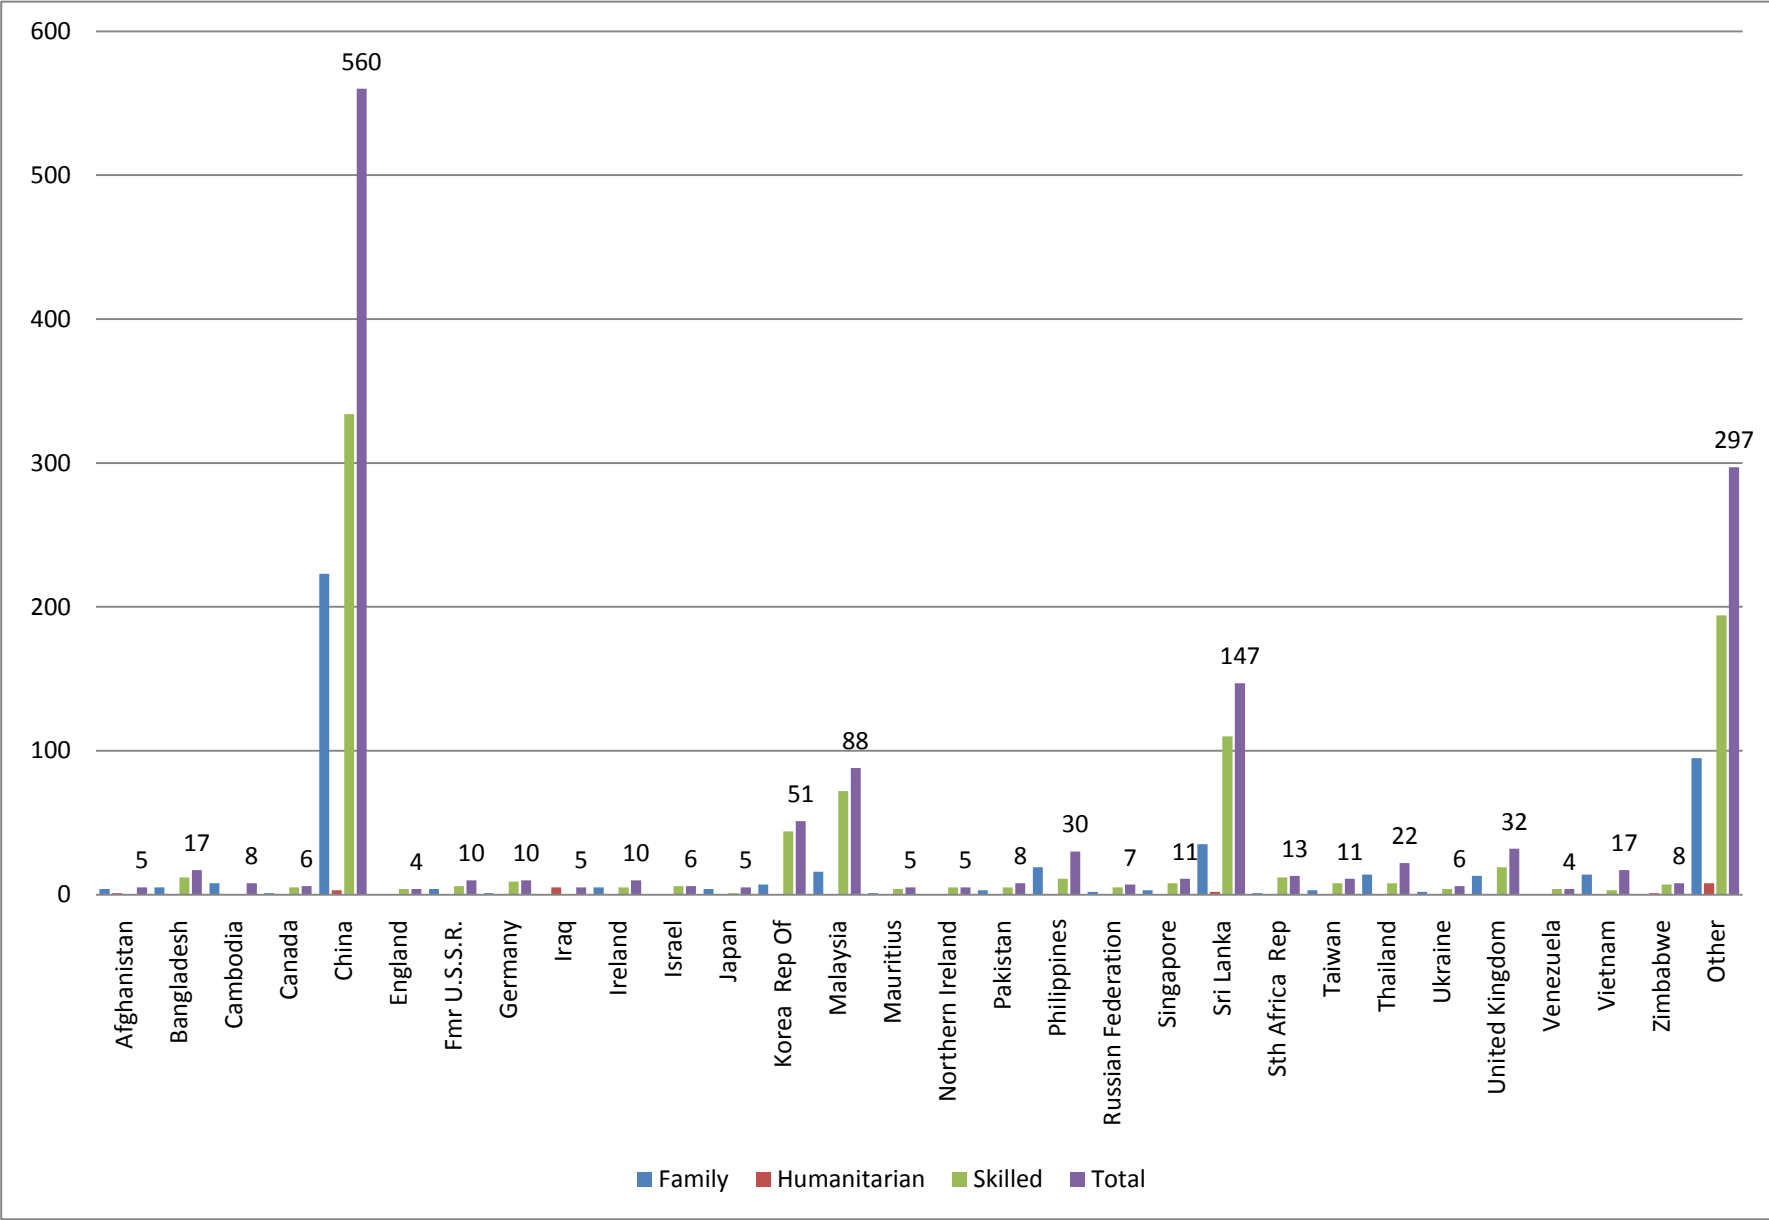

Settlement in the City of Monash by Migration Stream 2010-2011

Country Of Birth	Family	Humanitarian	Skilled	Total
Afghanistan	4	1		5
Bangladesh	5		12	17
Cambodia	8			8
Canada	1		5	6
China	223	3	334	560
England			4	4
Fmr U.S.S.R.	4		6	10
Germany	1		9	10
Iraq		5		5
Ireland	5		5	10
Israel			6	6
Japan	4		1	5
Korea Rep Of	7		44	51
Malaysia	16		72	88
Mauritius	1		4	5
Northern Ireland			5	5
Pakistan	3		5	8
Philippines	19		11	30
Russian Federation	2		5	7
Singapore	3		8	11
Sri Lanka	35	2	110	147
Sth Africa Rep	1		12	13
Taiwan	3		8	11
Thailand	14		8	22
Ukraine	2		4	6
United Kingdom	13		19	32
Venezuela			4	4
Vietnam	14		3	17
Zimbabwe		1	7	8
Other	95	8	194	297
Total	483	20	905	1,408

Settlement in the City of Monash by Migration Stream 2010-2011

Source: DIAC Settlement Database July 2010