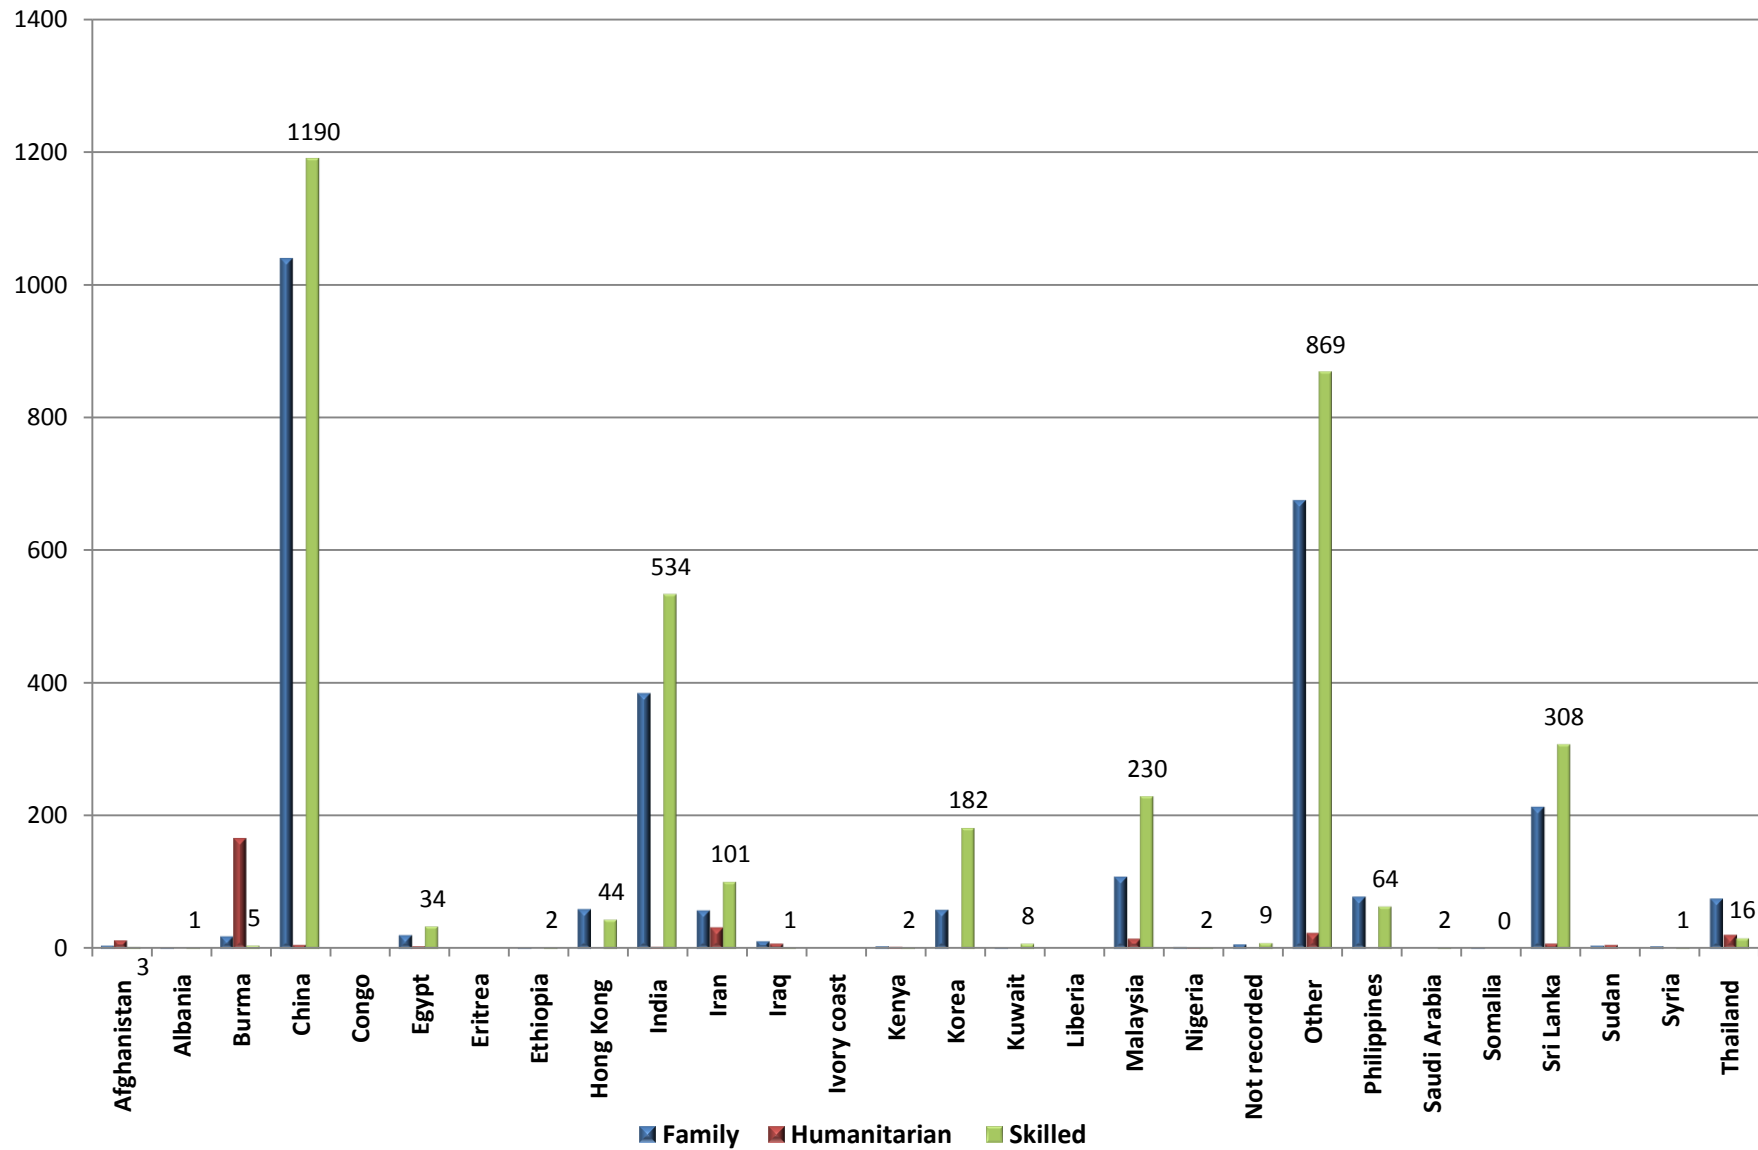

Settlement in the Eastern Region by Migration Stream 2009 - 2010

Country of Birth	Family	Humanitarian	Skilled	Total
Afghanistan	5	13	3	21
Albania	2		1	3
Burma	19	164	5	188
China	1039	6	1190	2235
Egypt	21	4	34	59
Ethiopia	2		2	4
Hong Kong	60		44	104
India	385	3	534	922
Iran	58	32	101	191
Iraq	12	8	1	21
Kenya	4	3	2	9
Korea	59		182	241
Kuwait	2		8	10
Malaysia	109	15	230	354
Nigeria	3	2	2	7
Not recorded	7		9	16
Other	675	24	869	1568
Philippines	79		64	143
Saudi Arabia			2	2
Somalia	2		0	2
Sri Lanka	214	8	308	530
Sudan	5	6		11
Syria	4		1	5
Thailand	76	21	16	113
Vietnam	41	0	16	57
Total	2883	309	3624	6816

Source: DIAC Settlement Database July 2010

Settlement in the Eastern Region by Migration Stream 2009 - 2010

Source: DIAC Settlement Database July 2010