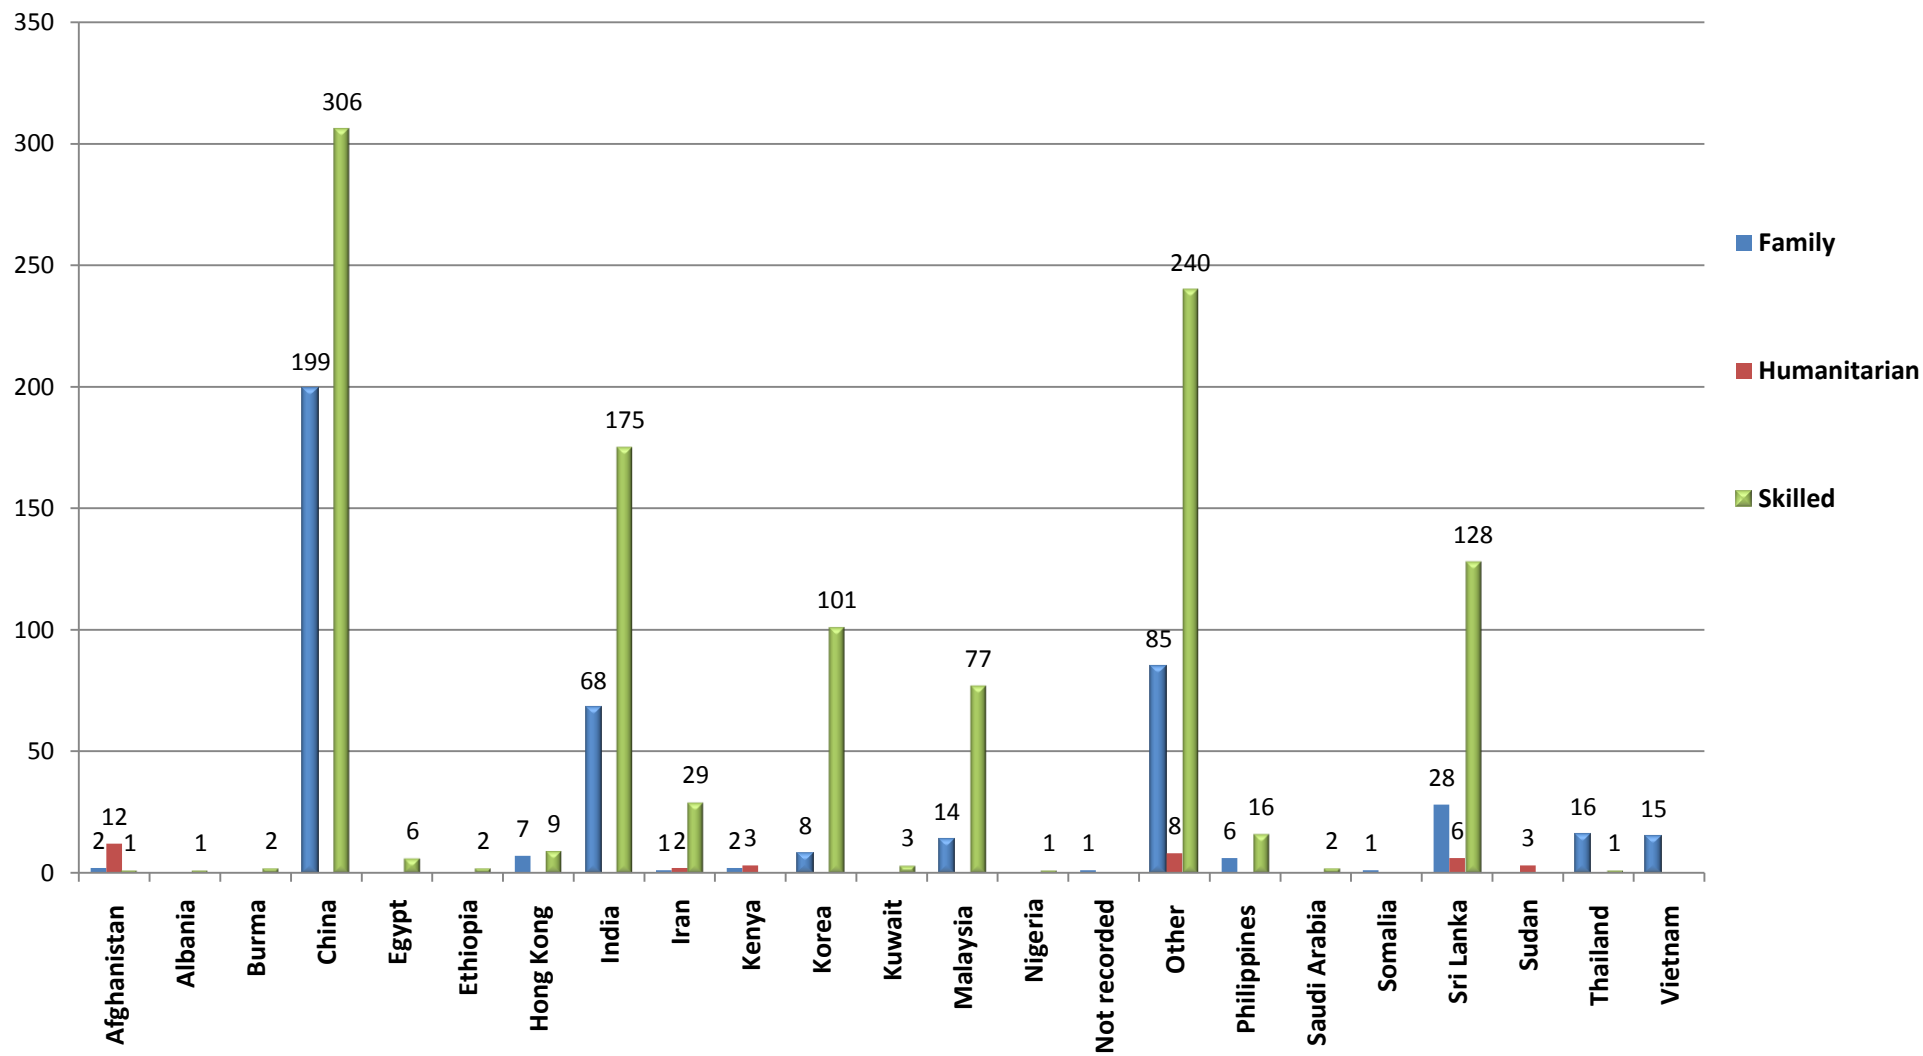

Settlement in the City of Monash by Migration Stream 2009 - 2010

Country of Birth	Family	Humanitarian	Skilled	Total
Afghanistan	2	12	1	15
Albania			1	1
Burma			2	2
China	199		306	505
Egypt			6	6
Ethiopia			2	2
Hong Kong	7		9	16
India	68		175	243
Iran	1	2	29	32
Kenya	2	3		5
Korea	8		101	109
Kuwait			3	3
Malaysia	14		77	91
Nigeria			1	1
Not recorded	1			1
Other	85	8	240	333
Philippines	6		16	22
Saudi Arabia			2	2
Somalia	1			1
Sri Lanka	28	6	128	162
Sudan		3		3
Thailand	16		1	17
Vietnam	15			15
Total	438	34	1100	1572

Source: DIAC Settlement Database July 2010

Settlement in the City of Monash by Migration Stream 2009 - 2010

Source: DIAC Settlement Database July 2010