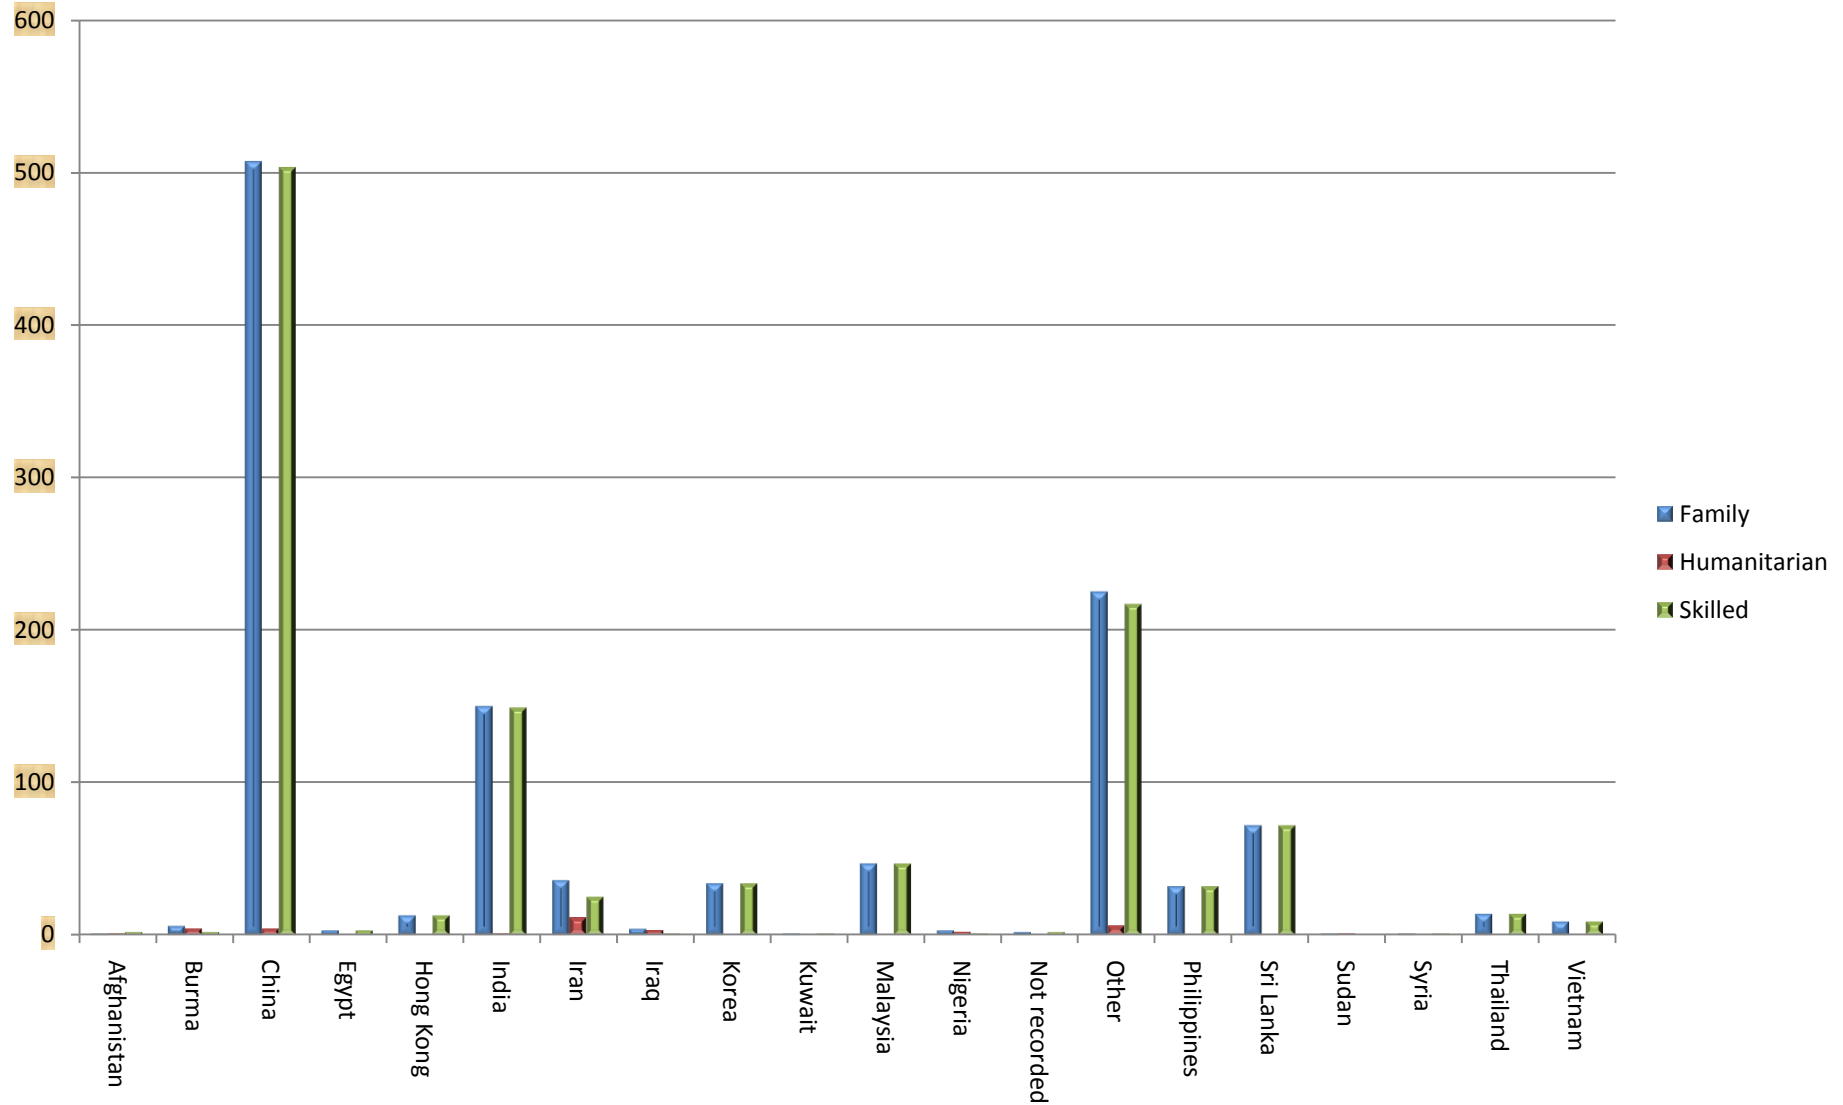

Settlement in the City of Whitehorse by Migration Stream 2009 - 2010

Country of Birth	Family	Humanitarian	Skilled	Total
Afghanistan	1	1	2	4
Burma	6	4	2	2
China	507	4	503	1014
Egypt	3		3	2
Hong Kong	13		13	26
India	150	1	149	6
Iran	36	11	25	6
Iraq	4	3	1	8
Korea	34		34	68
Kuwait	1		1	18
Malaysia	47		47	26
Nigeria	3	2	1	28
Not recorded	2		2	64
Other	225	6	217	68
Philippines	32		32	72
Sri Lanka	72		72	94
Sudan	1	1		144
Syria	1		1	2
Thailand	14		14	28
Vietnam	9		9	3984
Total	1152	33	1119	2304

Settlement in the City of Whitehorse by Migration Stream 2009 - 2010

Source: DIAC Settlement Database July 2010