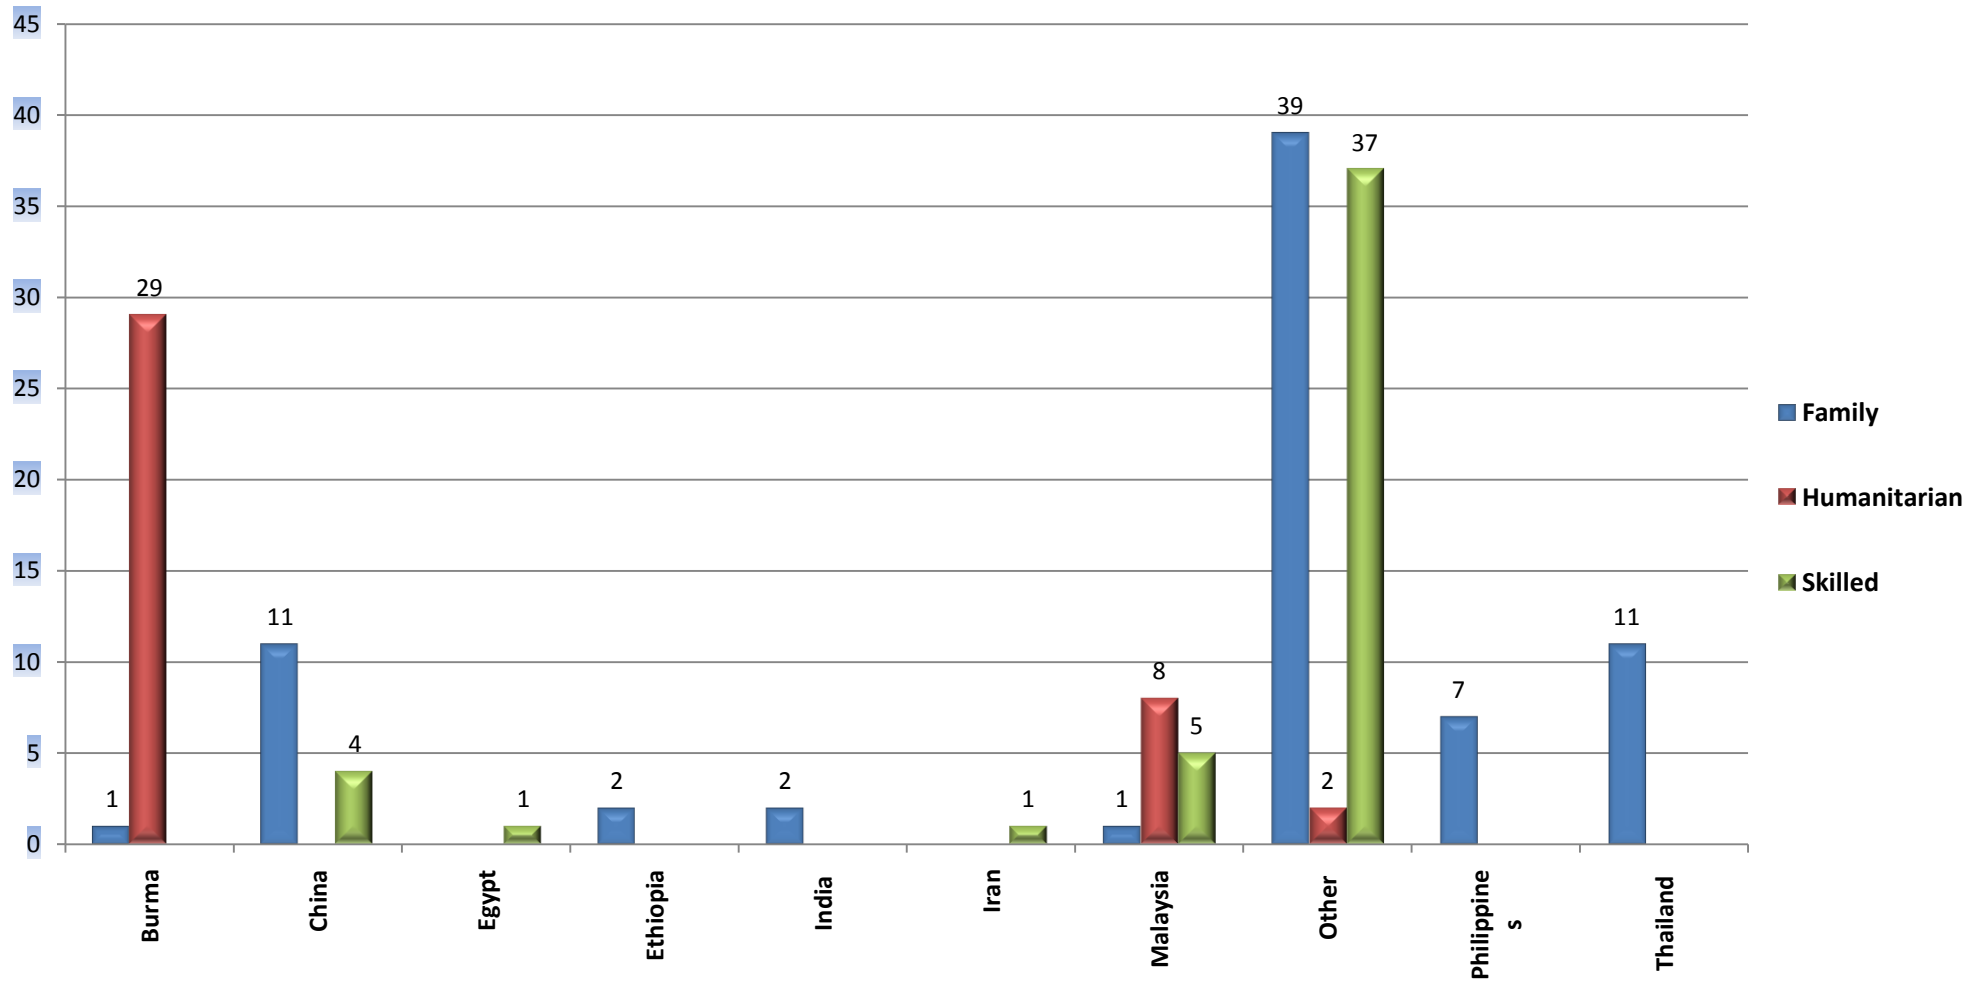

Settlement in the City of Yarra Ranges by Migration Stream 2009 -2010

Country of Birth	Family	Humanitarian	Skilled	Total
Burma	1	29		30
China	11		4	15
Egypt			1	1
Ethiopia	2			2
India	2			2
Iran			1	1
Malaysia	1	8	5	14
Other	39	2	37	78
Philippines	7			7
Thailand	11			11
Total	74	39	48	161

Source: DIAC Settlement Database July 2010

Settlement in the City of Yarra Ranges by Migration Stream 2009 -2010

Source: DIAC Settlement Database July 2010