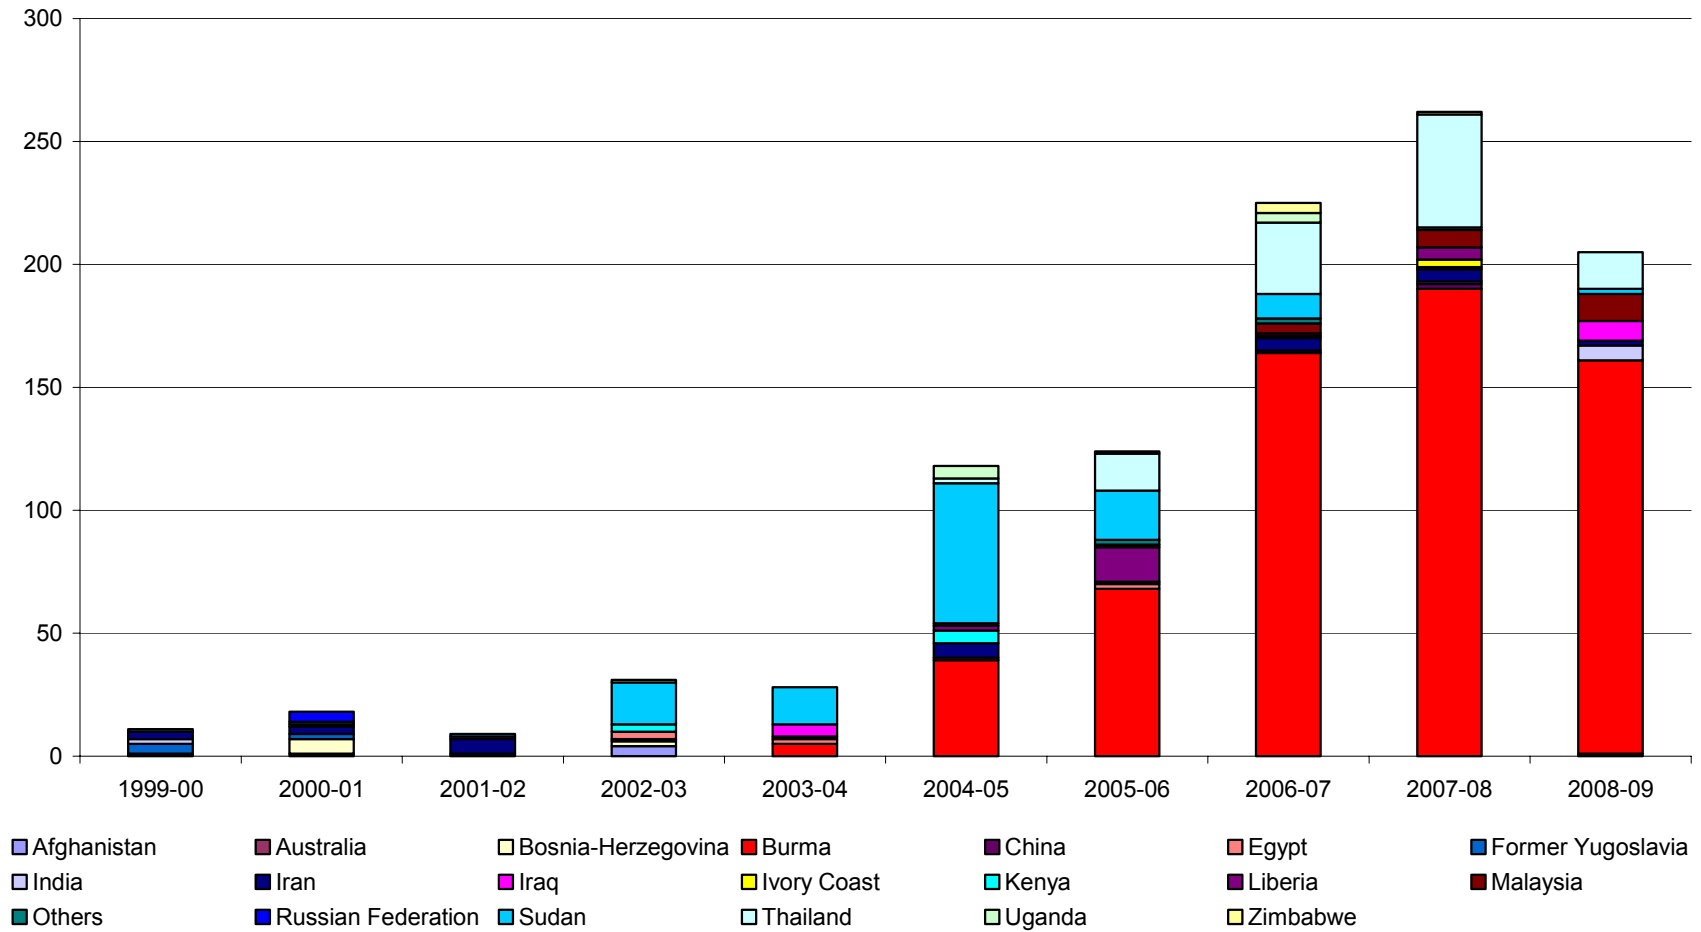

Settlement of Humanitarian Entrants in the City of Maroondah 1999 - 2009

Source: DIAC Settlement Database November 2009

Settlement of Humanitarian Entrants in the City of Maroondah – 1999 -2009

	1999-00	2000-01	2001-02	2002-03	2003-04	2004-05	2005-06	2006-07	2007-08	2008-09	Total
Burma	1	0	0	4	4	16	14	18	39	26	122
Canada	6	2	5	5	7	10	7	1	4	4	51
China	8	4	17	1	22	29	16	35	25	18	175
Germany	9	11	15	9	6	6	6	9	8	11	90
India	10	9	7	4	15	19	19	21	7	7	118
Indonesia	1	3	4	2	6	3	3	4	3	8	37
Ireland	4	0	3	0	3	5	1	2	2	6	26
Malaysia	0	4	0	3	6	9	5	1	9	9	46
Netherlands	14	3	5	8	4	6	17	2	2	0	61
Other	44	38	45	40	53	46	56	57	47	55	481
Philippines	10	8	4	11	15	11	31	25	16	10	141
Singapore	5	6	7	2	3	1	1	3	8	0	36
Sri Lanka	0	7	8	2	4	3	5	2	1	0	32
Sth Africa	10	12	20	29	34	10	5	16	15	8	159
Taiwan	1	14	0	6	1	0	1	3	0	1	27
Thailand	6	2	4	3	9	6	7	4	12	17	70
U.S.A.	15	8	17	19	12	16	18	13	12	5	135
U.K.	53	40	60	69	134	111	107	118	66	42	800
Zimbabwe	1	0	3	4	6	2	0	0	4	3	23
Total	198	171	224	221	344	309	319	334	280	230	2630

Source: DIAC Settlement Database November 2009