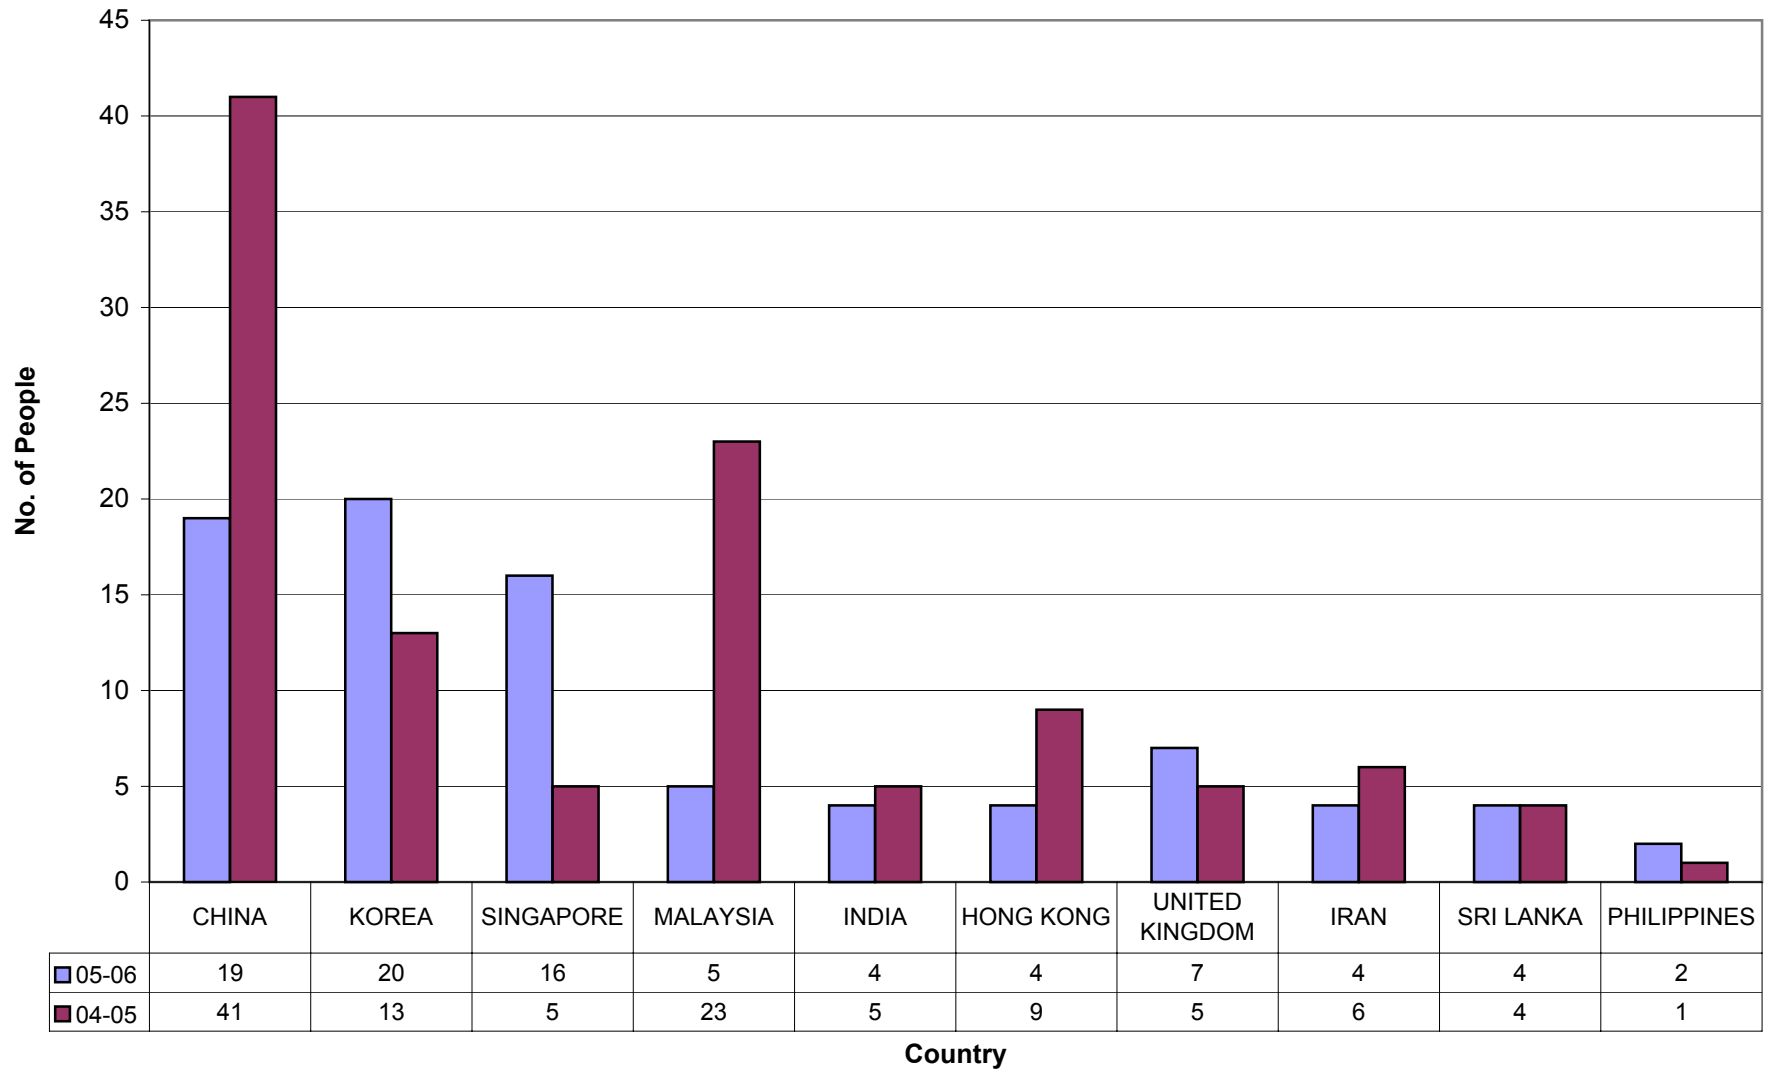

Number of children aged less than 18 years settling in 2005/06 and 2004/05(Manningham)