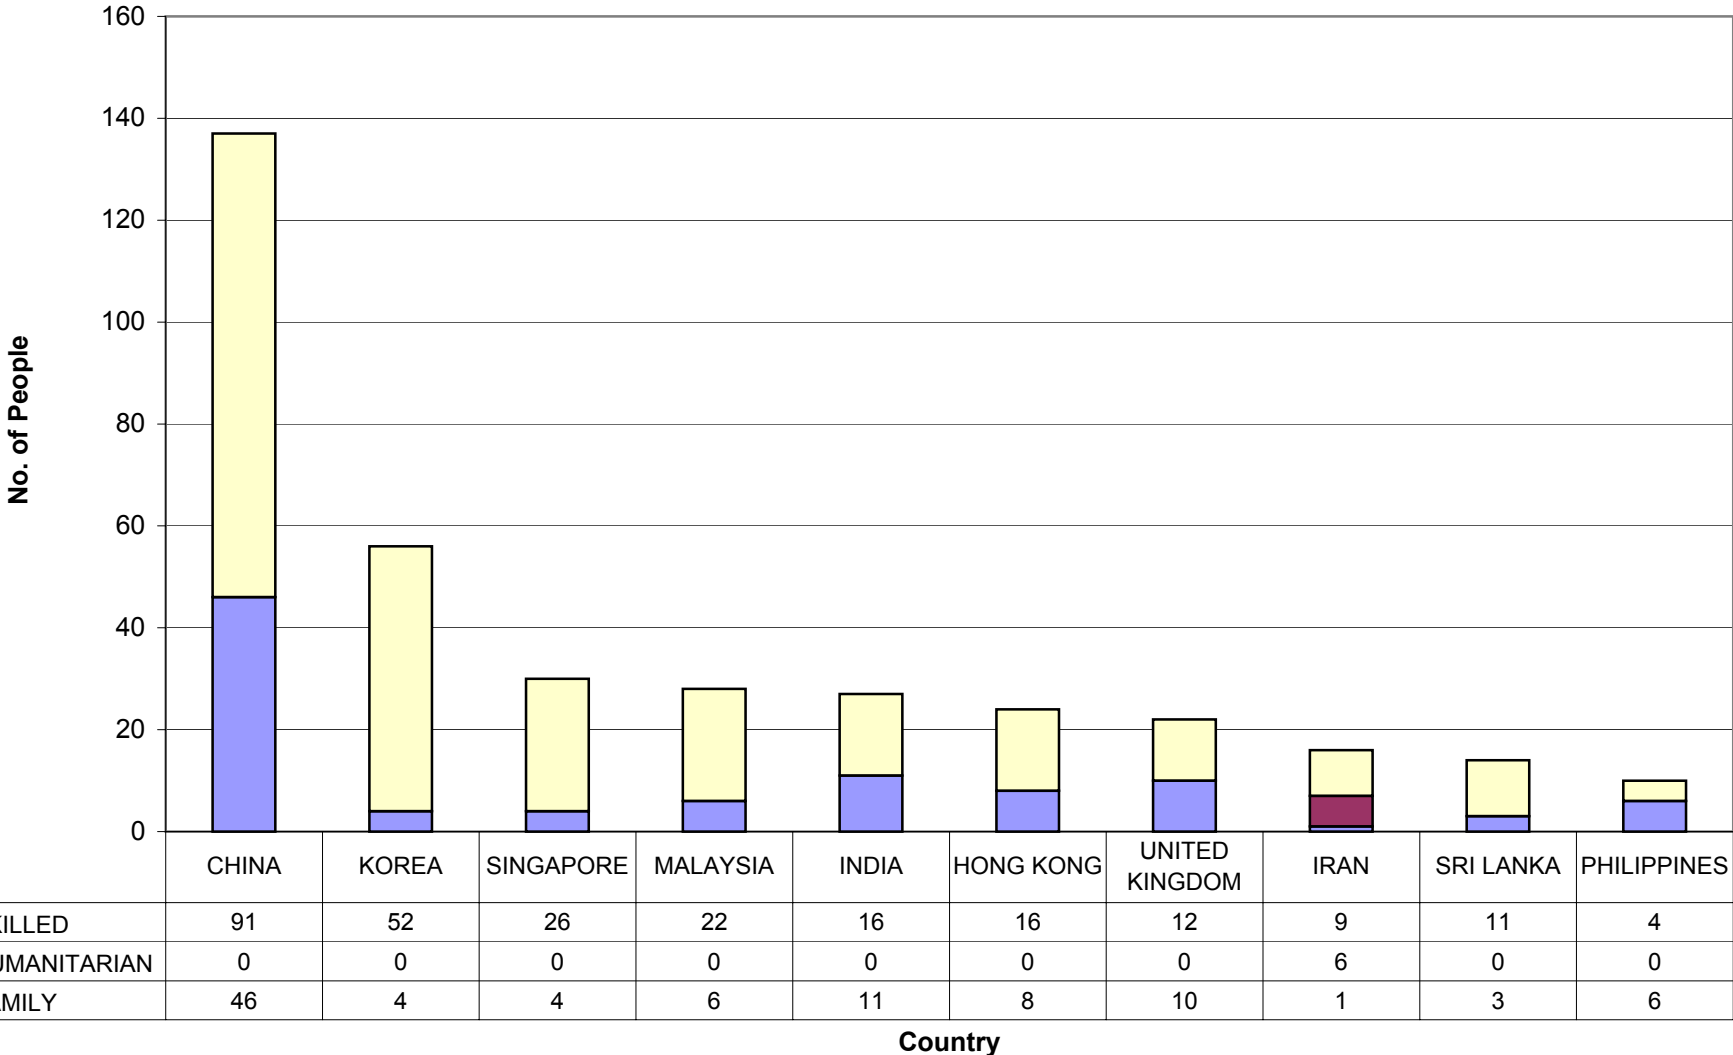

Settlement by migration stream 2005/06(Manningham)

Source: DIMA Settlement Database August 2006