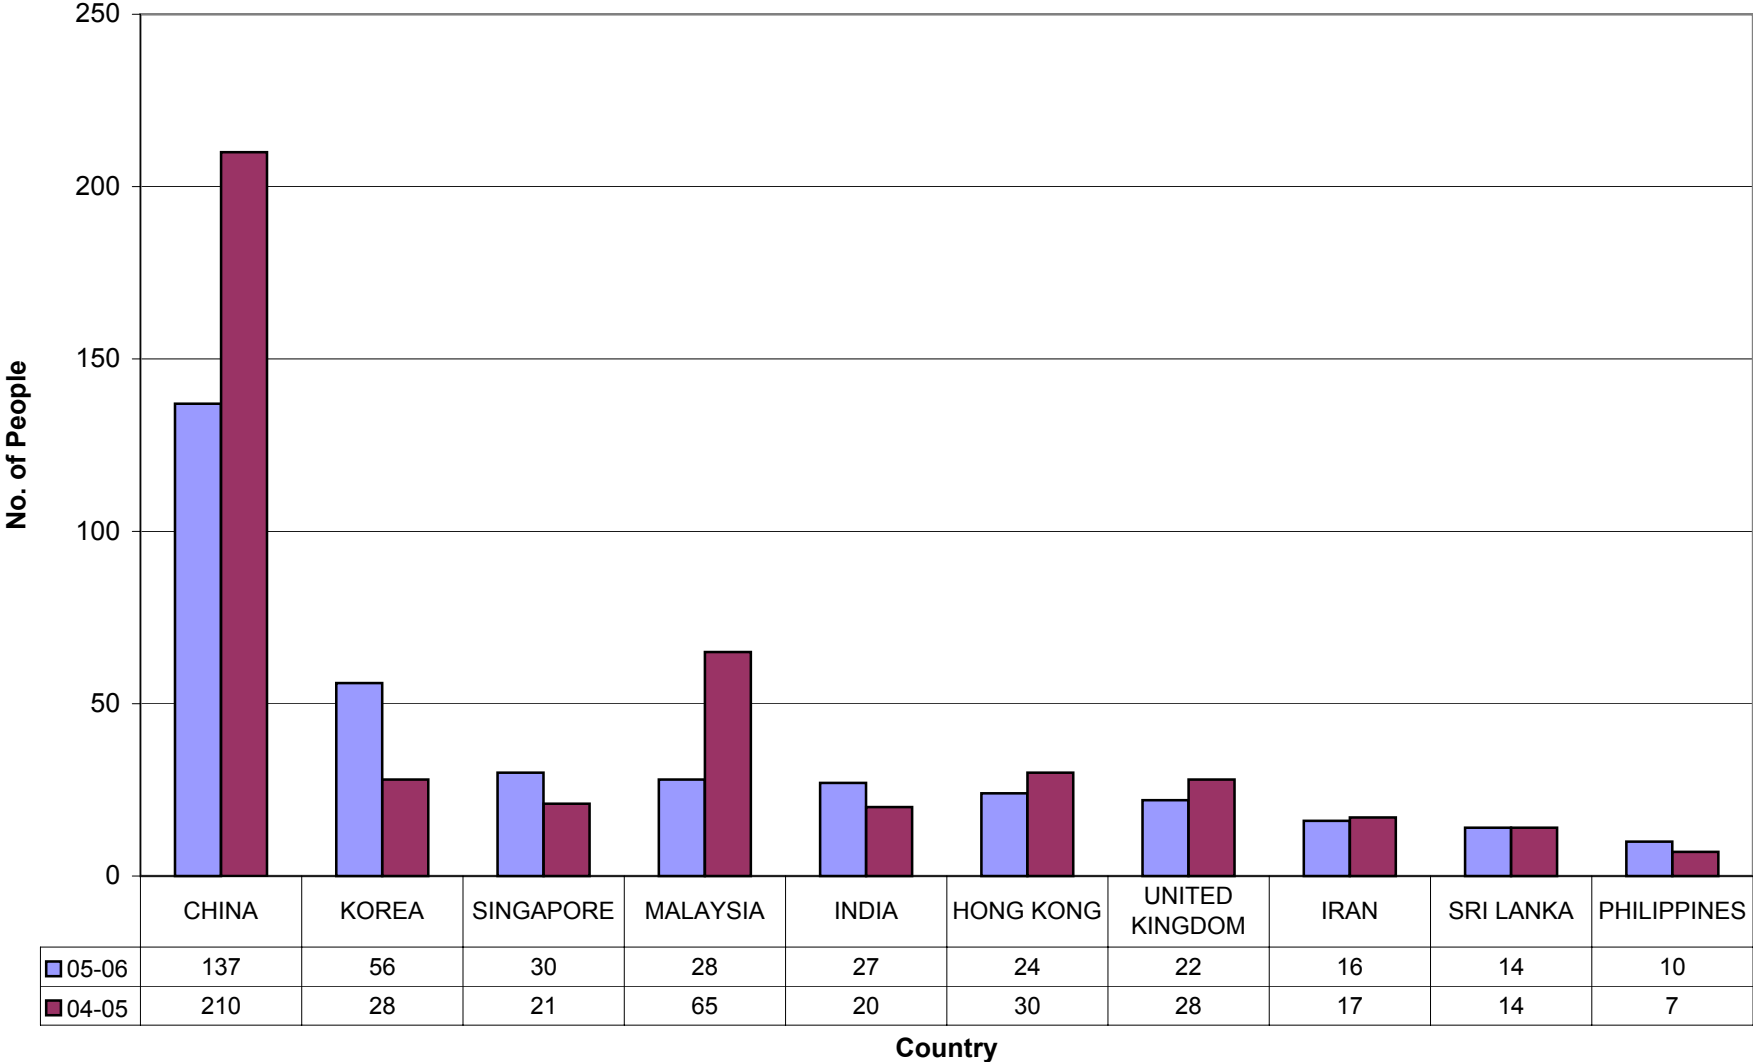

2005/06 and 2004/05 Country of Birth(Manningham)

Source: DIMA Settlement Database August 2006