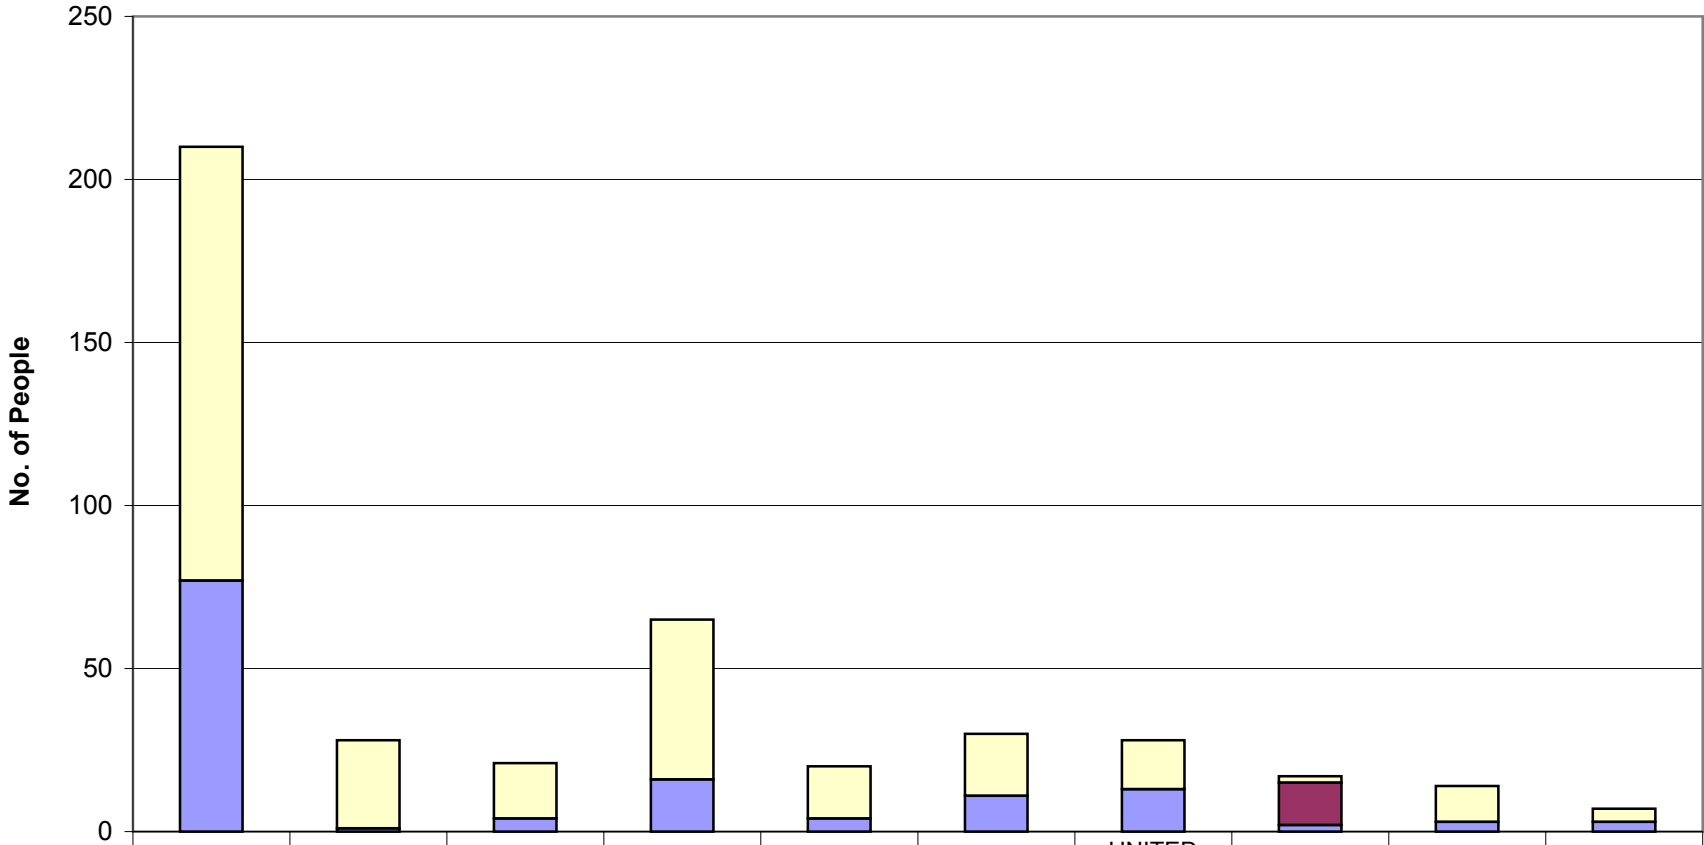

Across the Eastern Region in 2005/06 there was an 11% decrease in new settlement compared to 2004/05 whilst across Victoria there was a 4% increase in 2005/06 compared to 2004/05.

Migration Stream

There were 259 people (71% of the total) who settled under the skilled migration program, 99 people (27% of the total) who settled under the family migration program and 6 people (2% of the total) under the humanitarian program.

Across the Eastern Region 1633 (61% of the total) settled under the skilled migration program, 947 (36% of the total) under the family migration program and 82 (3% of the total) under the humanitarian program.

Children:

There were 85 children who settled in Manningham from overseas in 2005/06, this represents a 24% decrease from 2004/05.

The largest number of children were born in Korea (20) followed by China (19) and Singapore (16).

Number of children aged less than 18 years settling in 2005/06 and 2004/05(Manningham)

Settlement by migration stream 2005/06(Manningham)

Source: DIMA Settlement Database August 2006

Settlement by migration stream 2004/05(Manningham)