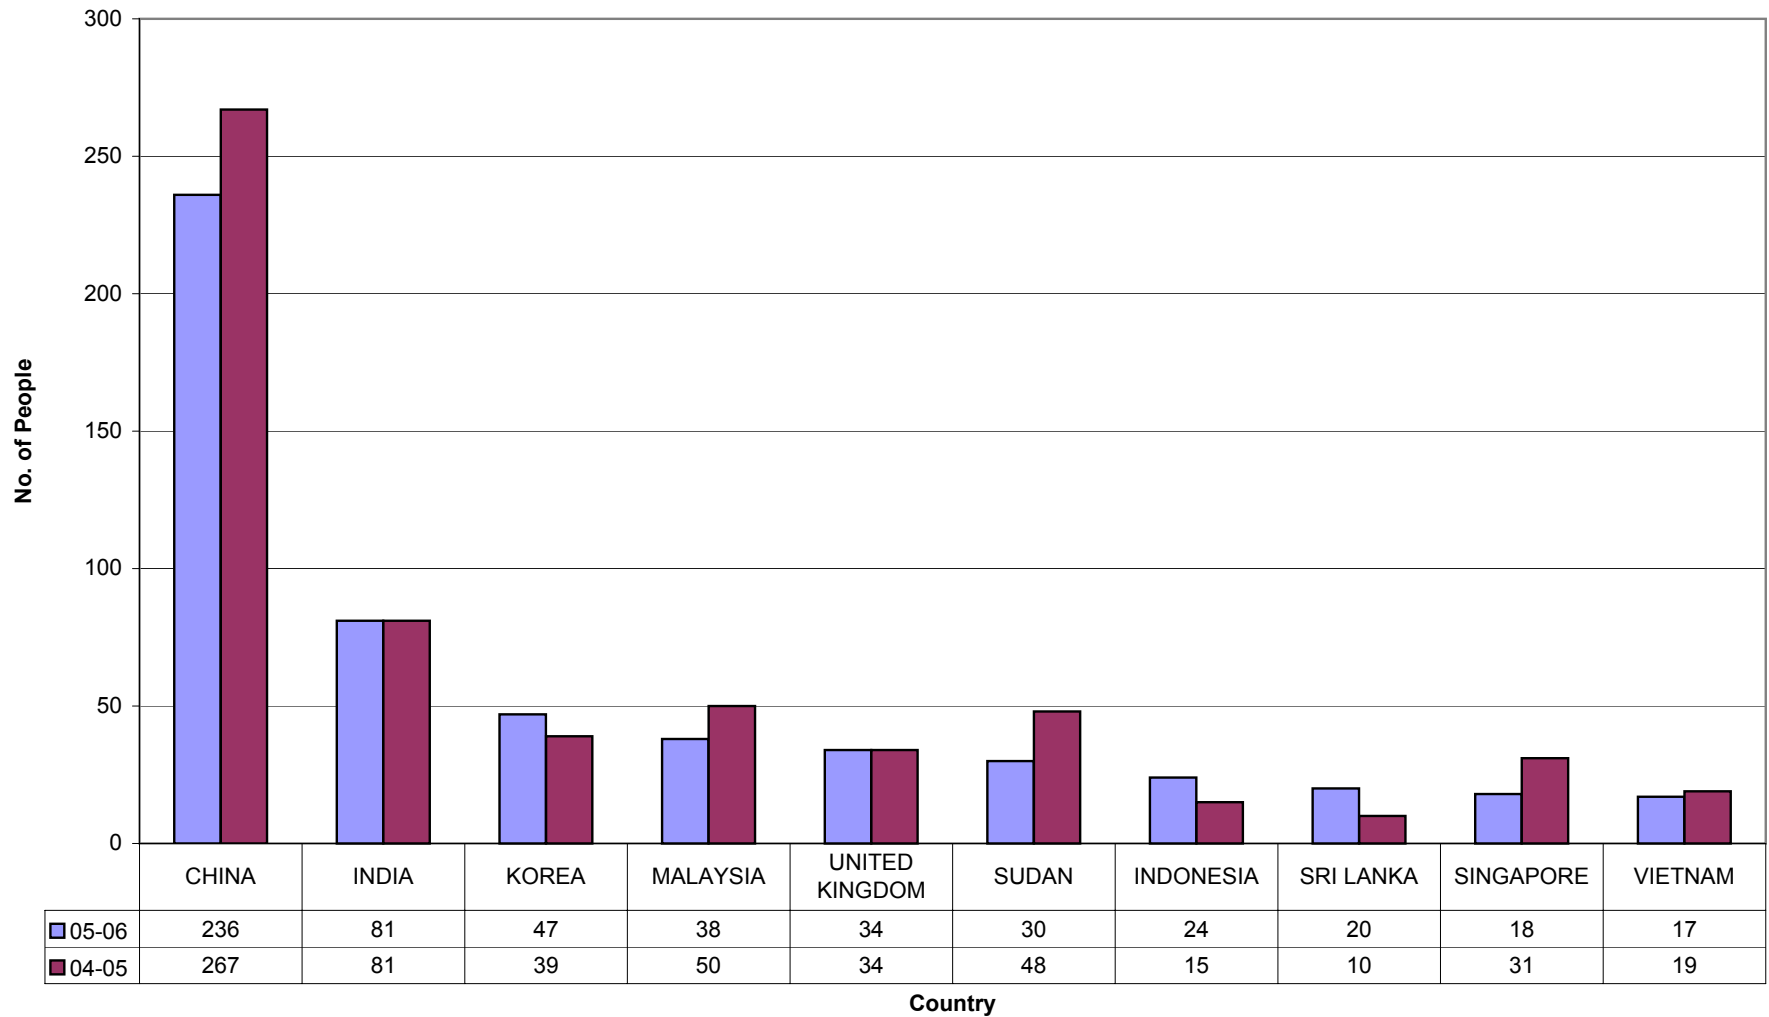

2005/06 and 2004/05 Country of Birth (Whitehorse)