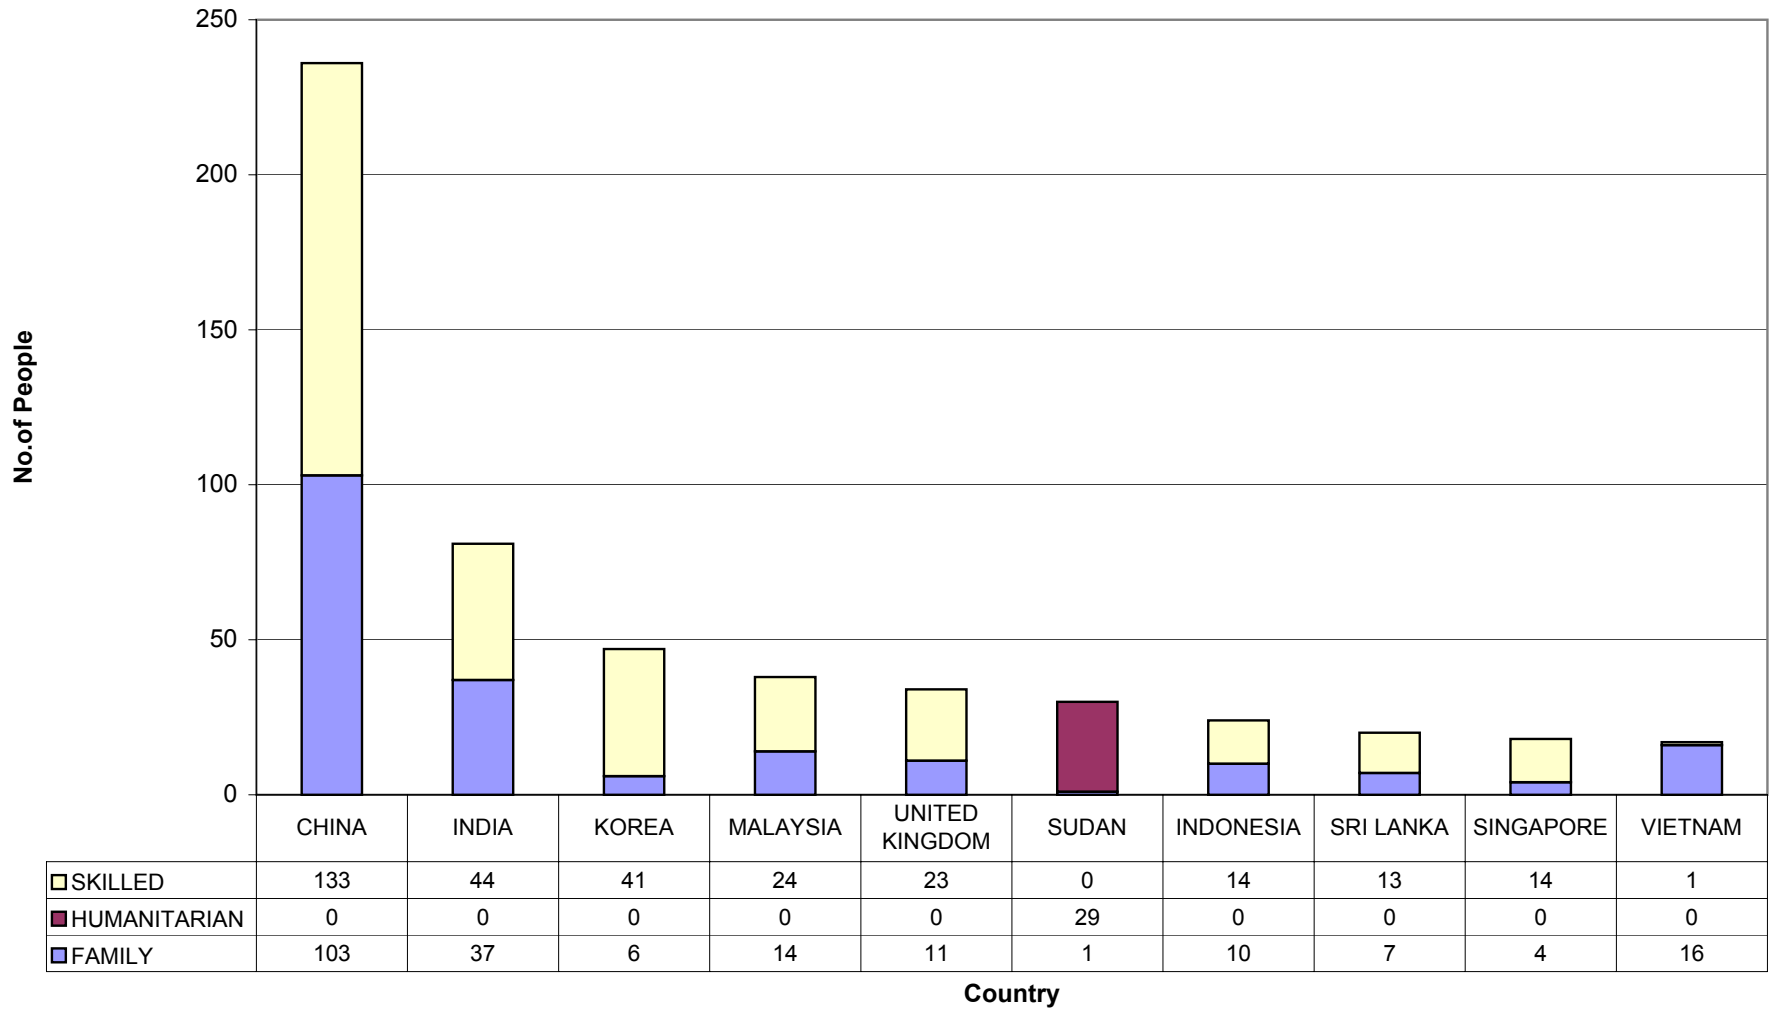

Settlement by migration stream 2005/06(Whitehorse)