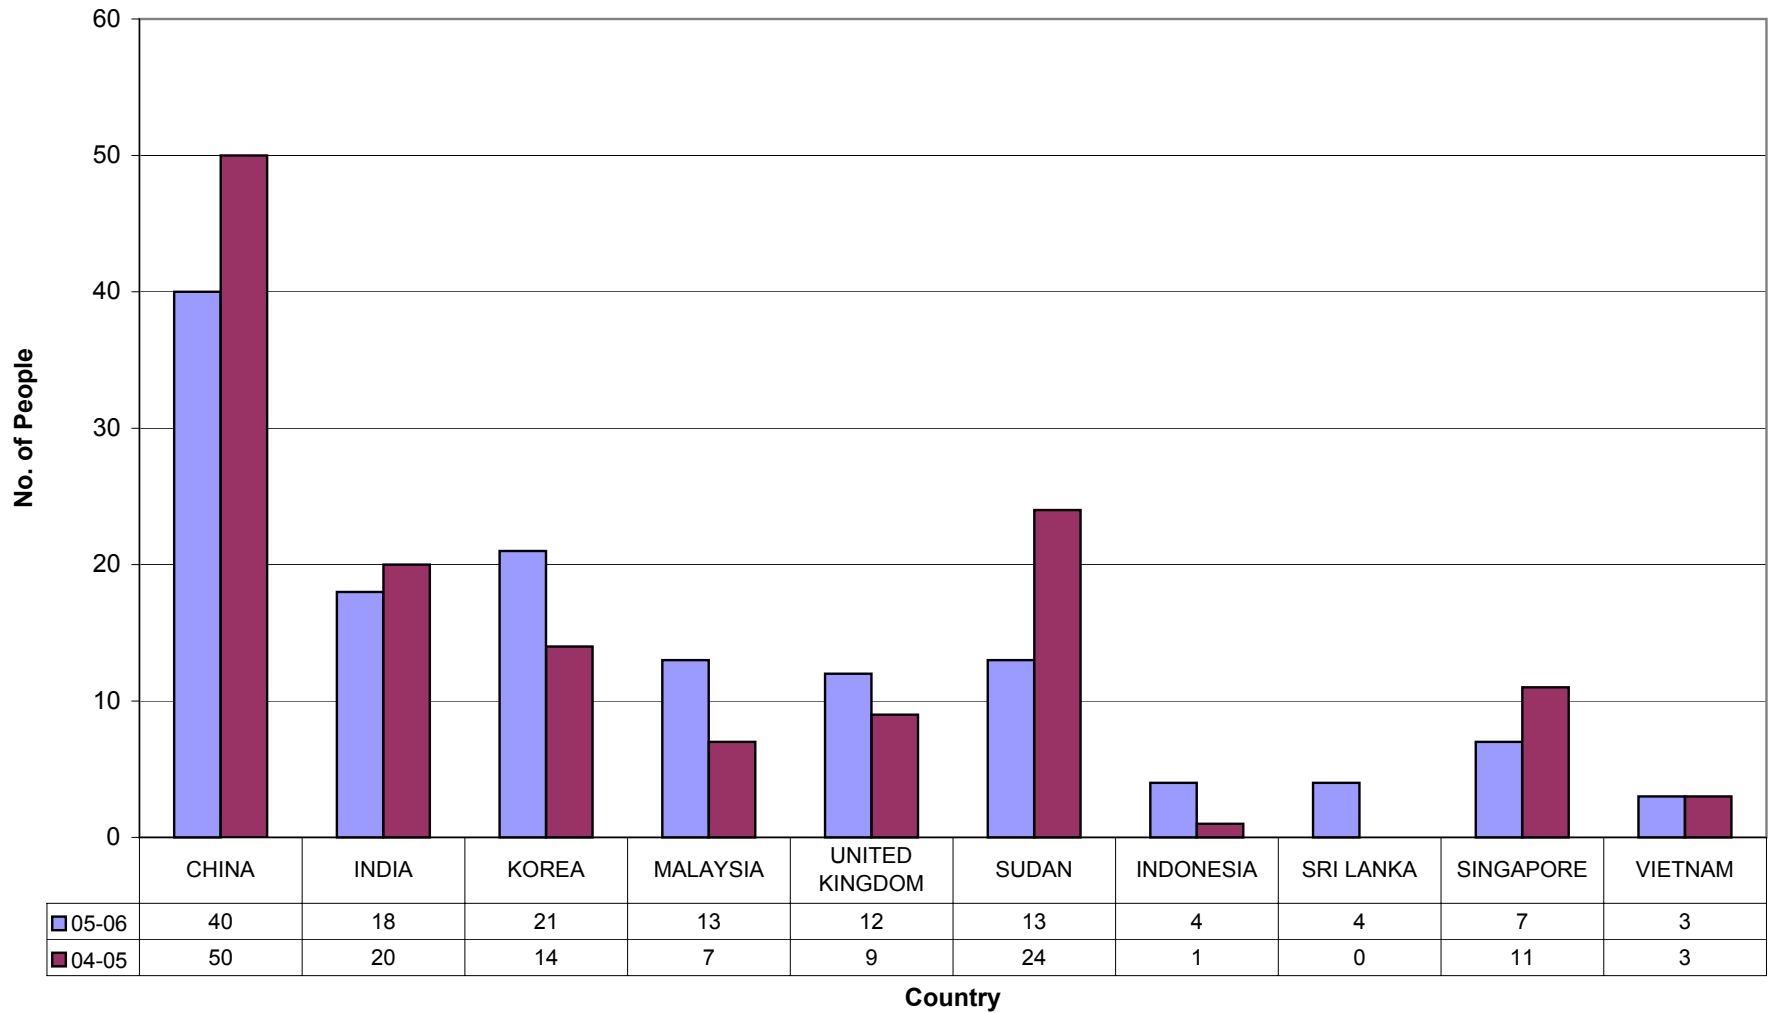

Settlement in the City of Whitehorse 2005/2006

Country of Birth:

There were 545 people who settled in Whitehorse in 2005/06 from overseas. This represents an 8% decrease from 2004/05. The largest number of people were born in China (236) followed by India (81) and Korea (47).

Across the Eastern Region 1633 (61% of the total) settled under the skilled migration program, 947 (36% of the total) under the family migration program and 82 (3% of the total) under the humanitarian program.

Children:

There were 135 children who settled in Whitehorse from overseas in 2005/06, this represents a 3% decrease from 2004/05.

The largest number of children were born in China (40) followed by Korea (21) and India (18).

Across the Eastern Region, 648 children settled from overseas in 2005/06, this represents a 14% decrease from 2004/05.

2005/06 and 2004/05 Country of Birth (Whitehorse)

Number of children aged less than 18 years settling in 2005/06 and 2004/05 (Whitehorse)