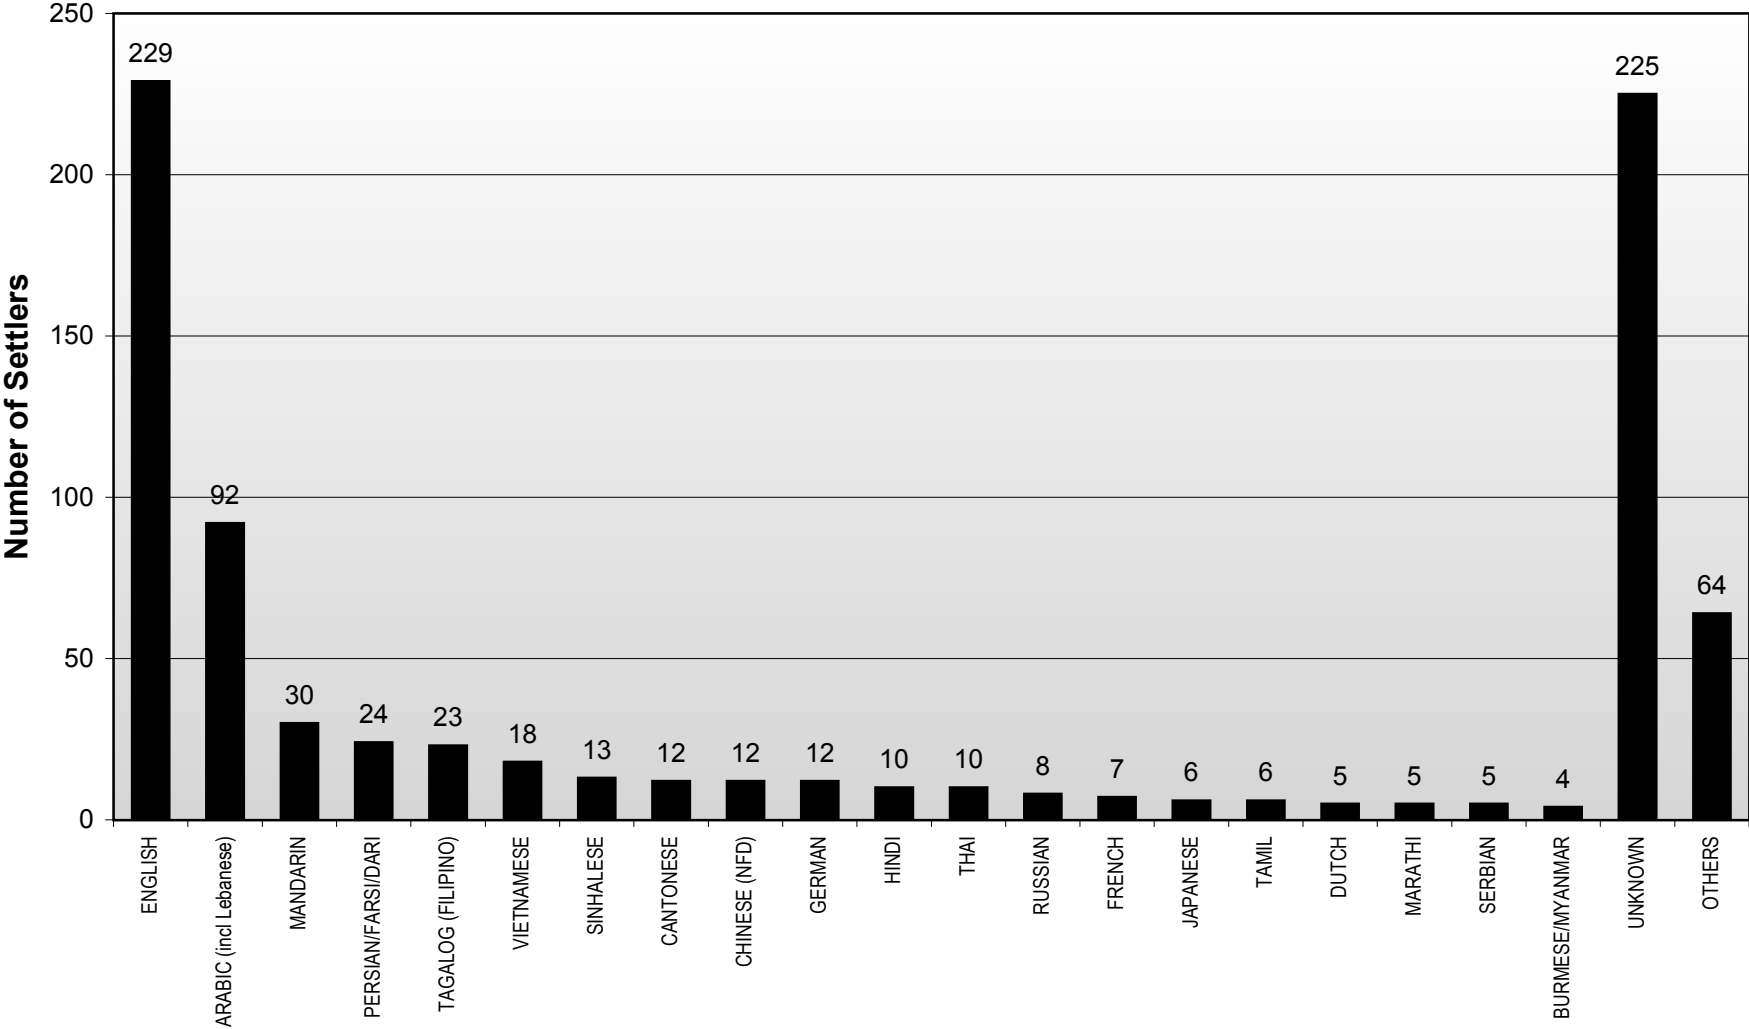

**MAROONDAH - Top 20 Languages**  
**All New Settlers (July 2001 - June 2004)**

SOURCE: Pivot tables - DIMIA settlement databases 2001/02, 2002/03, 2003/04