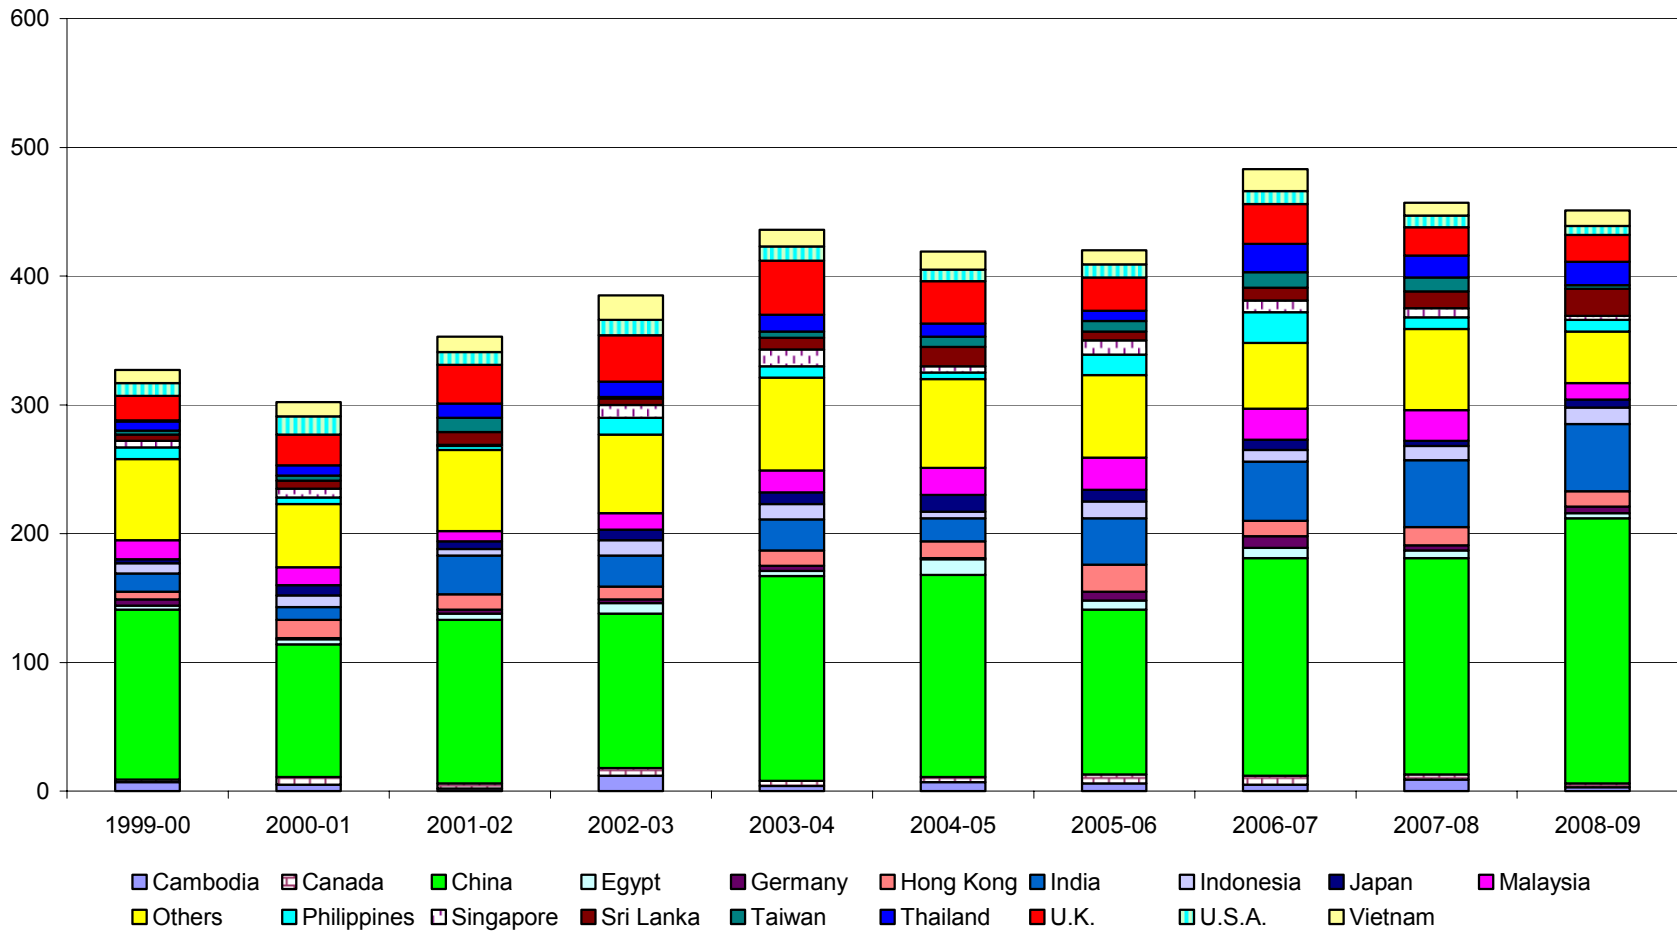

Settlement of Family Migrants in City of Whitehorse - 1999 - 2009

Source: DIAC Settlement Database November 2009

Settlement of Family Migrants in City of Whitehorse – 1999 - 2009

	1999-00	2000-01	2001-02	2002-03	2003-04	2004-05	2005-06	2006-07	2007-08	2008-09	Total
Cambodia	7	5	2	12	4	7	6	5	9	3	60
Canada	2	6	4	6	4	4	7	7	4	3	47
China	132	103	127	120	159	157	128	169	168	206	1,469
Egypt	3	4	5	8	4	12	7	8	6	4	61
Germany	5	1	3	3	4	1	7	9	4	5	42
Hong Kong	6	14	12	10	12	13	21	12	14	12	126
India	14	10	30	24	24	18	36	46	52	52	306
Indonesia	8	9	5	12	12	5	13	9	11	13	97
Japan	3	8	6	8	9	13	9	8	4	6	74
Malaysia	15	14	8	13	17	21	25	24	24	13	174
Others	63	49	63	61	72	69	64	51	63	40	595
Philippines	9	5	3	13	9	5	16	24	9	9	102
Singapore	5	7	1	10	13	5	11	9	7	3	71
Sri Lanka	5	6	10	5	9	15	7	10	13	21	101
Taiwan	3	4	11	1	5	8	8	12	11	3	66
Thailand	7	8	11	12	13	10	8	22	17	18	126
U.K.	19	24	30	36	42	33	26	31	22	21	284
U.S.A.	10	14	10	12	11	9	10	10	9	7	102
Vietnam	10	11	12	19	13	14	11	17	10	12	129
Total	326	302	353	385	436	419	420	483	457	451	4032

Source: DIAC Settlement Database November 2009