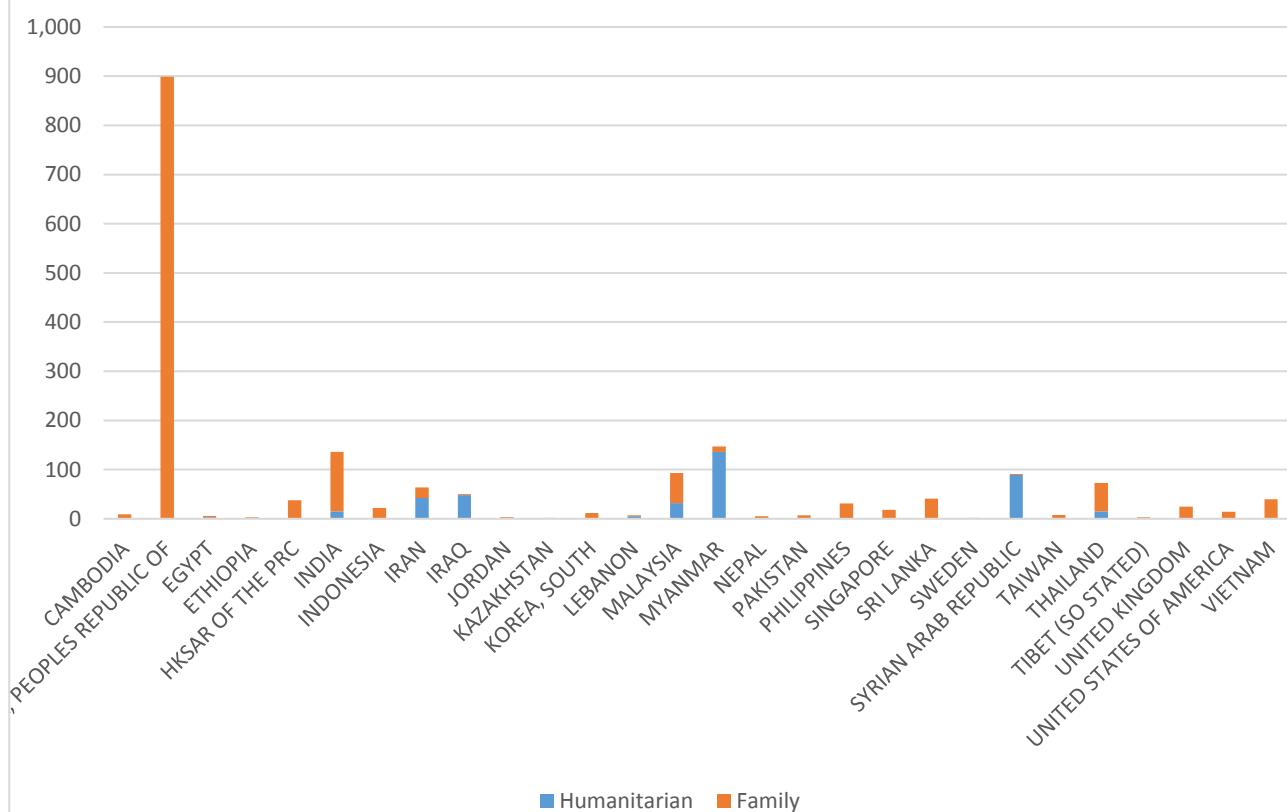

Settlement Data 2016/2017

The Eastern Metropolitan Region of Melbourne covers the seven local government areas (LGAs) of Boroondara, Whitehorse, Manningham, Monash, Knox, Maroondah and Yarra Ranges.

Migration Stream	Boroondara	Knox	Manningham	Maroondah	Monash	Whitehorse	Yarra Ranges
Humanitarian	12	55	45	198	12	44	28
Family	209	196	214	128	390	418	62

Settler Arrivals by Country of Birth in the Eastern Metropolitan Region of Melbourne 2016-2017

Country Of Birth	Humanitarian Visa	Family Stream Visa	Total
CAMBODIA	0	9	9
CHINA, PEOPLES REPUBLIC OF	0	899	899
EGYPT	3	3	6
ETHIOPIA	2	1	3
HKSAR OF THE PRC	0	38	38
INDIA	15	121	136
INDONESIA	1	21	22
IRAN	42	22	64
IRAQ	48	2	50
JORDAN	1	2	3
KAZAKHSTAN	0	2	2
KOREA, SOUTH	0	12	12
LEBANON	5	2	7
MALAYSIA	32	61	93
MYANMAR	136	11	147
NEPAL	0	5	5
PAKISTAN	0	7	7
PHILIPPINES	0	31	31

SINGAPORE	0	18	18
SRI LANKA	0	41	41
SWEDEN	0	2	2
SYRIAN ARAB REPUBLIC	89	2	91
TAIWAN	0	8	8
THAILAND	15	58	73
TIBET (SO STATED)	2	1	3
UNITED KINGDOM	0	25	25
UNITED STATES OF AMERICA	0	14	14
VIETNAM	0	40	40