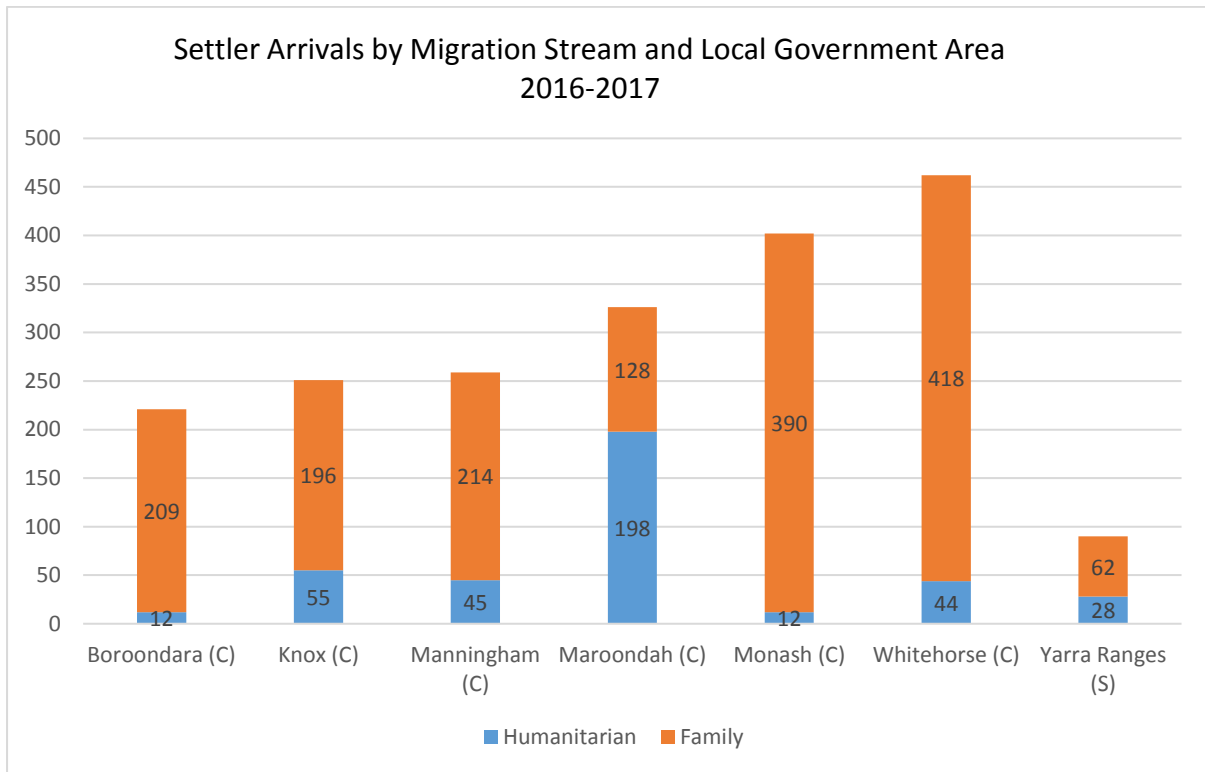

Settlement Data 2016/2017

The Eastern Metropolitan Region of Melbourne covers the seven local government areas (LGAs) of Boroondara, Whitehorse, Manningham, Monash, Knox, Maroondah and Yarra Ranges.

Migration Stream	Boroondara	Knox	Manningham	Maroondah	Monash	Whitehorse	Yarra Ranges
Humanitarian	12	55	45	198	12	44	28
Family	209	196	214	128	390	418	62

Settler Arrivals by Country of Birth in the Eastern Metropolitan Region of Melbourne 2016-2017

Country Of Birth	Humanitarian Visa	Family Stream Visa	Total
CAMBODIA	0	9	9
CHINA, PEOPLES REPUBLIC OF	0	899	899
EGYPT	3	3	6
ETHIOPIA	2	1	3
HKSAR OF THE PRC	0	38	38
INDIA	15	121	136
INDONESIA	1	21	22
IRAN	42	22	64
IRAQ	48	2	50
JORDAN	1	2	3
KAZAKHSTAN	0	2	2
KOREA, SOUTH	0	12	12
LEBANON	5	2	7
MALAYSIA	32	61	93
MYANMAR	136	11	147
NEPAL	0	5	5
PAKISTAN	0	7	7
PHILIPPINES	0	31	31

SINGAPORE	0	18	18
SRI LANKA	0	41	41
SWEDEN	0	2	2
SYRIAN ARAB REPUBLIC	89	2	91
TAIWAN	0	8	8
THAILAND	15	58	73
TIBET (SO STATED)	2	1	3
UNITED KINGDOM	0	25	25
UNITED STATES OF AMERICA	0	14	14
VIETNAM	0	40	40