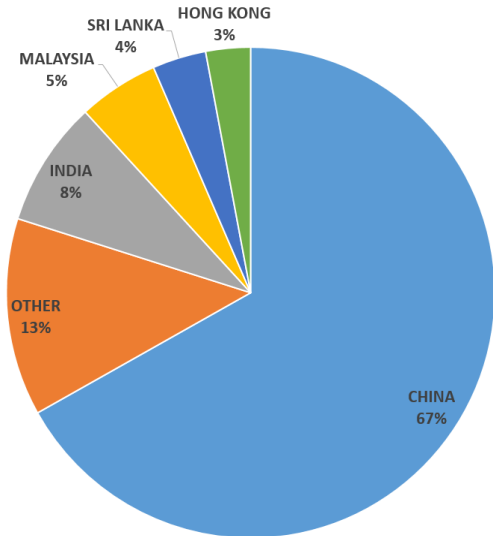

The top 5 Countries of Birth for people settling in the City of Whitehorse was China 45% (595), India 21% (275), Malaysia 4% (58), Sri Lanka 4% (49) and Philippines 3% (44).

The number of people arriving on a Family Stream Visa has decreased by 38% from July 2016-June 2017 which was 548 individuals to 338 in July 2017-June 2018.

The number of people arriving on a Humanitarian Visa has decreased by 71% from July 2016-June 2017 which was 49 individuals to 14 in July 2017-June 2018.

## HUMANITARIAN VISA BY COUNTRY OF BIRTH

Within the City of Whitehorse 14 individuals arrived on a Humanitarian Visa between July 2017- June 2018

The top countries of birth for individuals arriving on a Humanitarian Visa were Iran 43% (6), India 36% (5) and Myanmar 21% (<5).

## FAMILY VISA BY COUNTRY OF BIRTH

MIGRANT INFORMATION CENTRE  
eastern melbourne

In the City of Whitehorse 338 individuals arrived on a Family Stream Visa between July 2017 – June 2018.

The top countries of birth for individuals arriving on a Family Stream Visa were China 67% (226), India 8% (28), Malaysia 5% (18), Sri Lanka 4% (12) and Hong Kong 3% (10).