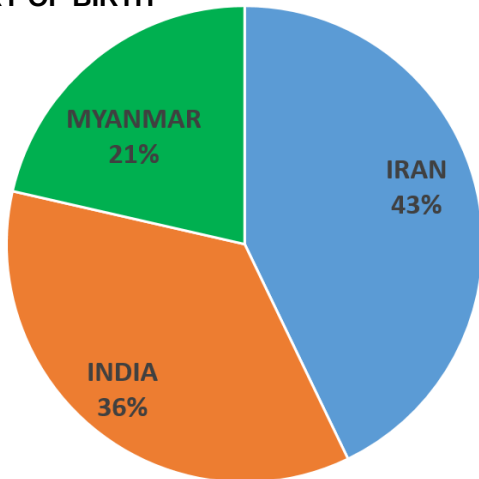

The top 5 Countries of Birth for people settling in the City of Whitehorse was China 45% (595), India 21% (275), Malaysia 4% (58), Sri Lanka 4% (49) and Philippines 3% (44).

## ARRIVALS BY VISA STREAM

Skilled Visa Migrants made up the highest number of arrivals within the City of Whitehorse followed by Family Stream

Migrants and arrivals on Humanitarian Visas. The number of people arriving on a Skilled Visas has decreased by 44% from July 2016-June 2017 which was 1743 individuals to 970 in July 2017- June 2018

The number of people arriving on a Family Stream Visa has decreased by 38% from July 2016-June 2017 which was 548 individuals to 338 in July 2017-June 2018.

The number of people arriving on a Humanitarian Visa has decreased by 71% from July 2016-June 2017 which was 49 individuals to 14 in July 2017-June 2018.

## HUMANITARIAN VISA BY COUNTRY OF BIRTH

Within the City of Whitehorse 14 individuals arrived on a Humanitarian Visa between July 2017- June 2018

The top countries of birth for individuals arriving on a Humanitarian Visa were Iran 43% (6), India 36% (5) and Myanmar 21% (<5).