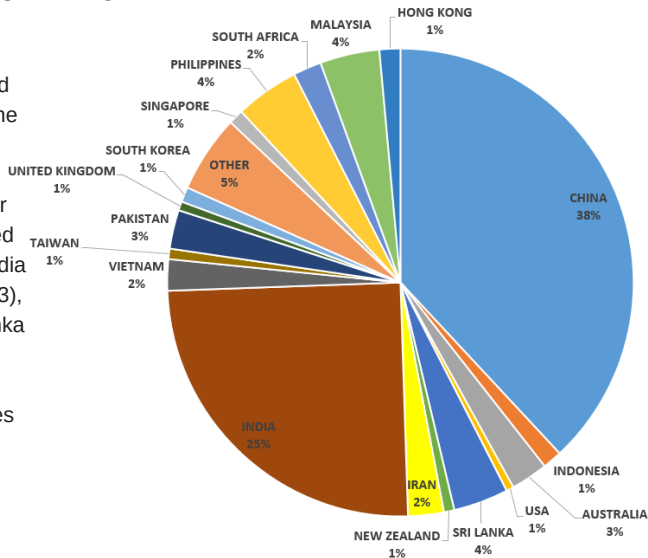

SKILLED VISA BY COUNTRY OF BIRTH

In the City of Whitehorse 970 individuals arrived on a Skilled Visa between July 2017 – June 2018

The top 5 countries of birth for individuals arriving on a Skilled Visa was China 38% (369) India 25% (242), Philippines 4% (43), Malaysia 4% (40) and Sri Lanka 4% (37).

'Other' consists of 26 countries with < 5 settlers.