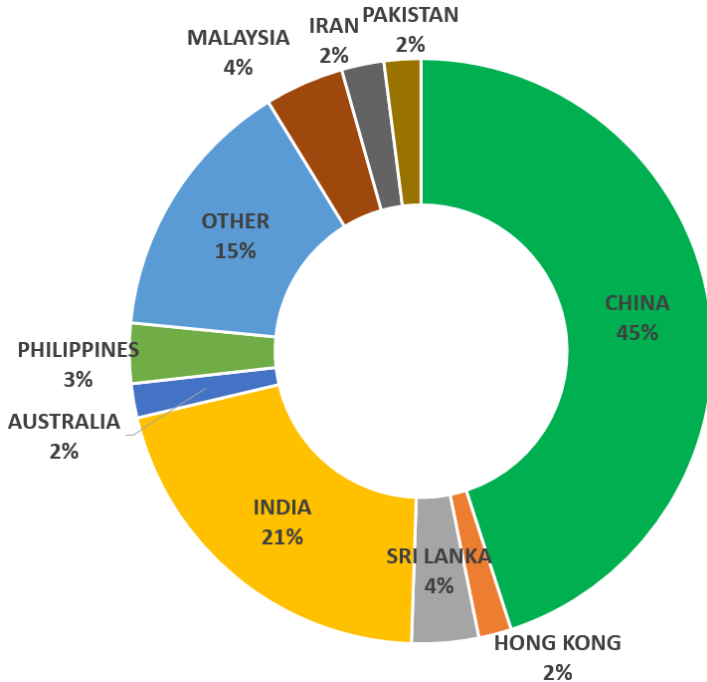

## COUNTRY OF BIRTH

The graph indicates the top 10 countries of birth for new arrivals into the City of Whitehorse. The category 'Other' consists of all remaining countries of birth after the top 10.

A total of 1322 individuals settled in the City of Whitehorse between July 2017 - June 2018. This is a decrease of 44% compared to the previous year when 2340 individuals settled in the City of Whitehorse.

The top 5 Countries of Birth for people settling in the City of Whitehorse was China 45% (595), India 21% (275), Malaysia 4% (58), Sri Lanka 4% (49) and Philippines 3% (44).

## HUMANITARIAN VISA BY COUNTRY OF BIRTH

Within the City of Whitehorse 14 individuals arrived on a Humanitarian Visa between July 2017- June 2018

The top countries of birth for individuals arriving on a Humanitarian Visa were Iran 43% (6), India 36% (5) and Myanmar 21% (<5).

## MIGRATION STREAM BY COUNTRY OF BIRTH July 2017 - June 2018

MIGRATION STREAM				
Country	Humanitarian	Family	Skilled	Total
CHINA	0	226	369	595
INDIA	5	28	242	275
OTHER	<5	33	52	88
MALAYSIA	0	18	40	58
SRI LANKA	0	12	37	49
PHILIPPINES	0	<5	43	44
IRAN	6	<5	24	31
PAKISTAN	0	<5	26	27
AUSTRALIA	0	0	25	25
HONG KONG	0	10	14	24
VIETNAM	0	<5	21	22
SOUTH AFRICA	0	<5	19	20
INDONESIA	0	<5	13	14
SOUTH KOREA	0	<5	10	11
SINGAPORE	0	<5	10	11
UNITED KINGDOM	0	<5	6	7
TAIWAN	0	<5	7	8
NEW ZEALAND	0	0	7	7
USA	0	<5	5	6
<b>TOTAL</b>	<b>14</b>	<b>338</b>	<b>970</b>	<b>1322</b>