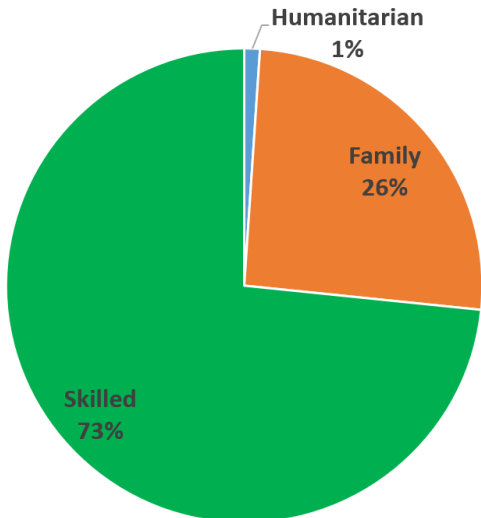

## COUNTRY OF BIRTH

The graph indicates the top 10 countries of birth for new arrivals into the City of Whitehorse. The category 'Other' consists of all remaining countries of birth after the top 10.

A total of 1322 individuals settled in the City of Whitehorse between July 2017 - June 2018. This is a decrease of 44% compared to the previous year when 2340 individuals settled in the City of Whitehorse.

The top 5 Countries of Birth for people settling in the City of Whitehorse was China 45% (595), India 21% (275), Malaysia 4% (58), Sri Lanka 4% (49) and Philippines 3% (44).

## ARRIVALS BY VISA STREAM

Skilled Visa Migrants made up the highest number of arrivals within the City of Whitehorse followed by Family Stream

Migrants and arrivals on Humanitarian Visas. The number of people arriving on a Skilled Visas has decreased by 44% from July 2016-June 2017 which was 1743 individuals to 970 in July 2017- June 2018

## HUMANITARIAN VISA BY COUNTRY OF BIRTH

Within the City of Whitehorse 14 individuals arrived on a Humanitarian Visa between July 2017- June 2018

The top countries of birth for individuals arriving on a Humanitarian Visa were Iran 43% (6), India 36% (5) and Myanmar 21% (<5).